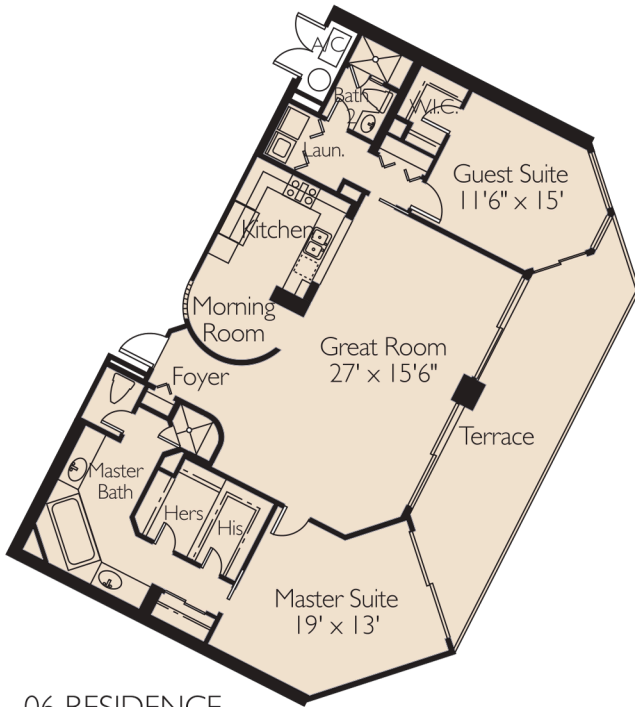

05 RESIDENCE
 2 Bedrooms, 2 Baths
 A/C Area 1,536 sq. ft.

06 RESIDENCE
 2 Bedrooms, 2 Baths
 A/C Area 1,531 sq. ft.

07 RESIDENCE
 2 Bedrooms, Den, 3 Baths
 A/C Area 1,914 sq. ft.