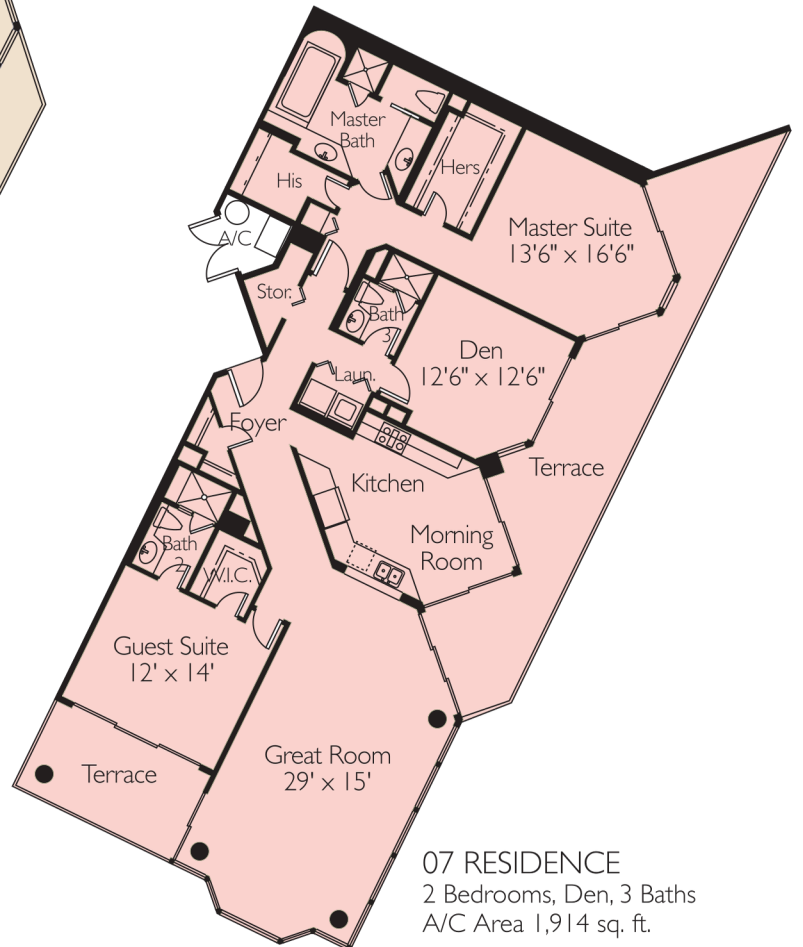

05 RESIDENCE
 2 Bedrooms, 2 Baths
 A/C Area 1,536 sq. ft.

06 RESIDENCE
 2 Bedrooms, 2 Baths
 A/C Area 1,531 sq. ft.

07 RESIDENCE
 2 Bedrooms, Den, 3 Baths
 A/C Area 1,914 sq. ft.