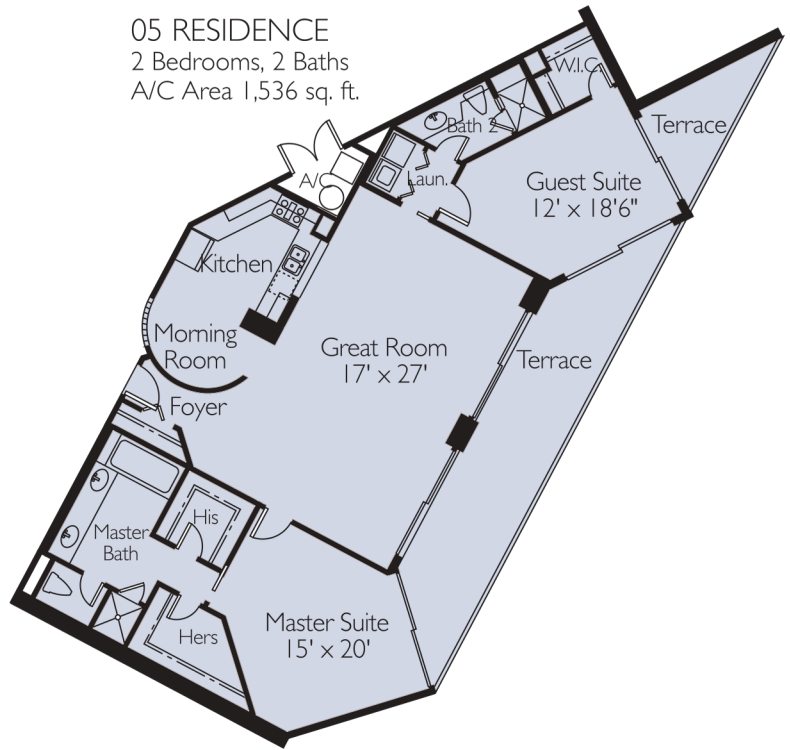

05 RESIDENCE
 2 Bedrooms, 2 Baths
 A/C Area 1,536 sq. ft.

06 RESIDENCE
 2 Bedrooms, 2 Baths
 A/C Area 1,531 sq. ft.

07 RESIDENCE
 2 Bedrooms, Den, 3 Baths
 A/C Area 1,914 sq. ft.