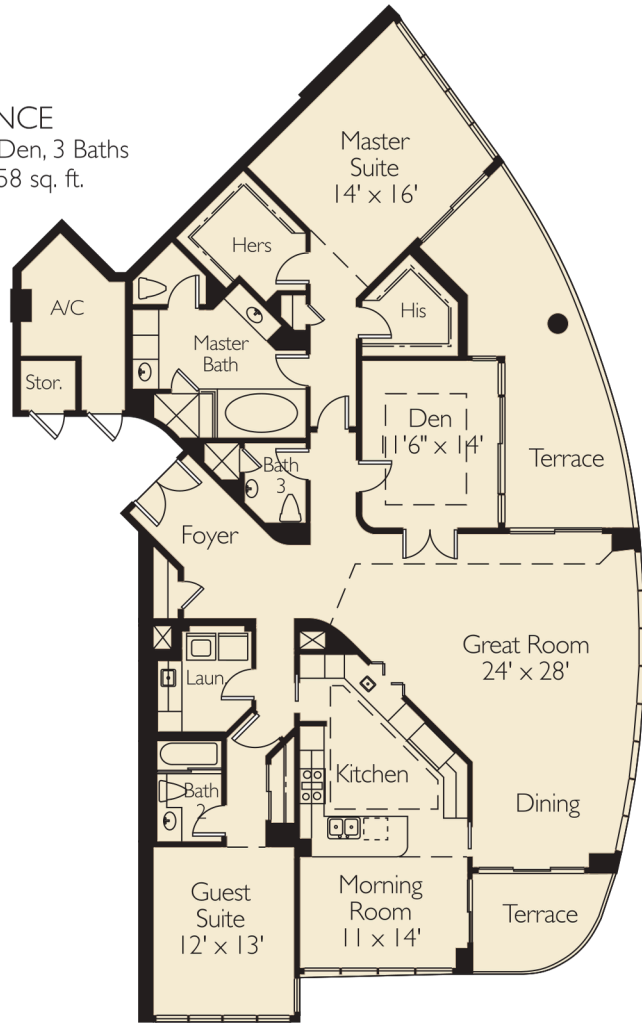

01 RESIDENCE
 2 Bedrooms, Den, 3 Baths
 A/C Area 2,442 sq. ft.

02 RESIDENCE
 2 Bedrooms, Den, 3 Baths
 A/C Area 2,549 sq. ft.

03 RESIDENCE
 2 Bedrooms, Den, 3 Baths
 A/C Area 2,638 sq. ft.

04 RESIDENCE
 2 Bedrooms, Den, 3 Baths
 A/C Area 2,558 sq. ft.

05 RESIDENCE
 2 Bedrooms, Den, 3 Baths
 A/C Area 2,087 sq. ft.