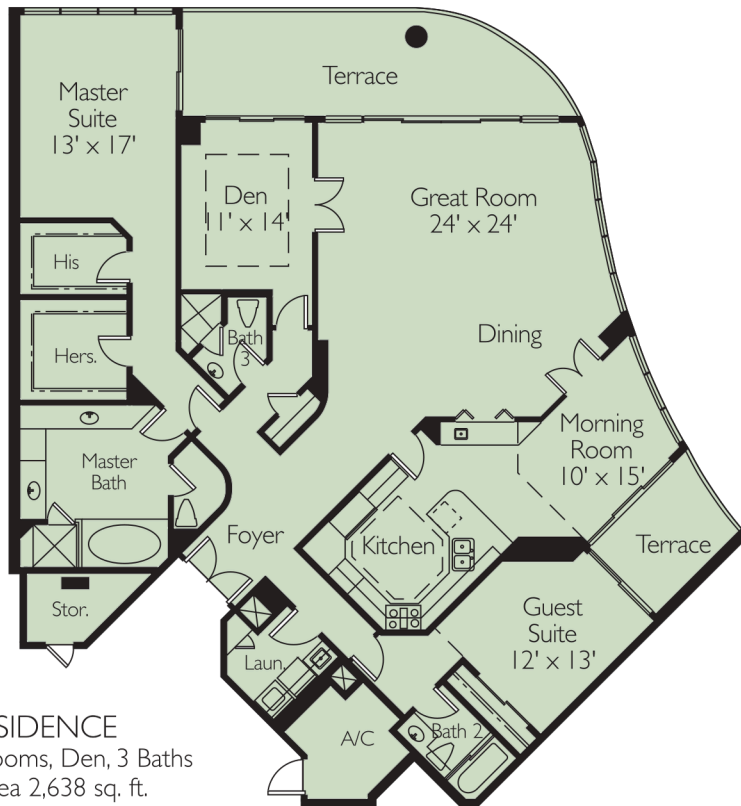

01 RESIDENCE
 2 Bedrooms, Den, 3 Baths
 A/C Area 2,442 sq. ft.

02 RESIDENCE
 2 Bedrooms, Den, 3 Baths
 A/C Area 2,549 sq. ft.

03 RESIDENCE
 2 Bedrooms, Den, 3 Baths
 A/C Area 2,638 sq. ft.

04 RESIDENCE
 2 Bedrooms, Den, 3 Baths
 A/C Area 2,558 sq. ft.

05 RESIDENCE
 2 Bedrooms, Den, 3 Baths
 A/C Area 2,087 sq. ft.