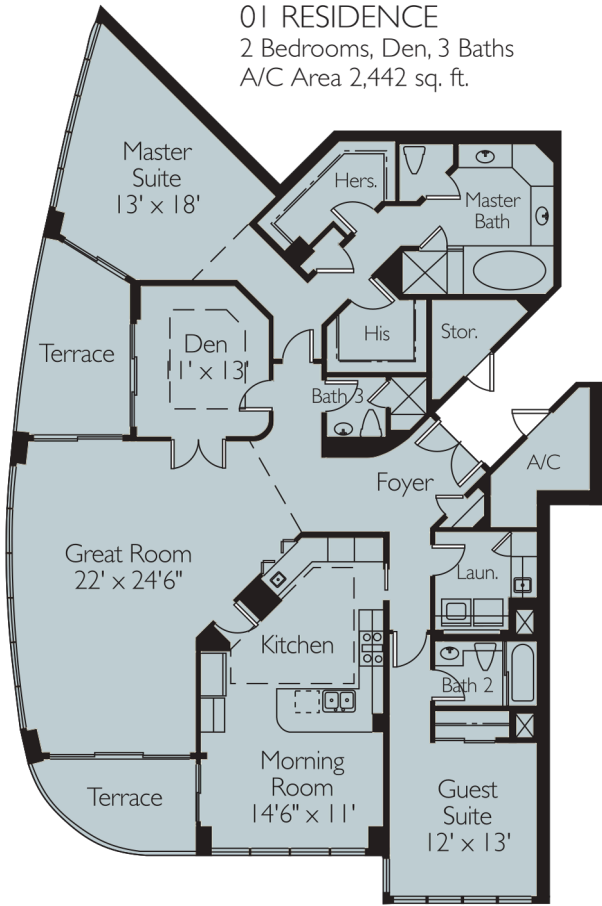

01 RESIDENCE
 2 Bedrooms, Den, 3 Baths
 A/C Area 2,442 sq. ft.

02 RESIDENCE
 2 Bedrooms, Den, 3 Baths
 A/C Area 2,549 sq. ft.

03 RESIDENCE
 2 Bedrooms, Den, 3 Baths
 A/C Area 2,638 sq. ft.

04 RESIDENCE
 2 Bedrooms, Den, 3 Baths
 A/C Area 2,558 sq. ft.

05 RESIDENCE
 2 Bedrooms, Den, 3 Baths
 A/C Area 2,087 sq. ft.