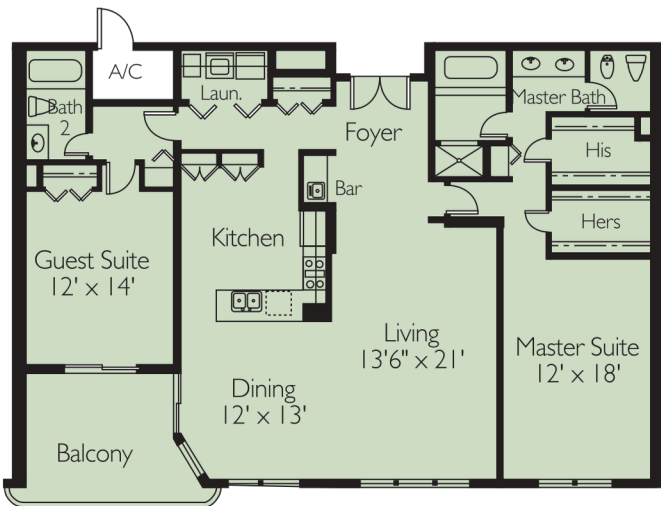

01 RESIDENCE
 2 Bedrooms, 2 Baths
 A/C Area 1,875 sq. ft.

02 RESIDENCE
 3 Bedrooms, 3 Baths
 A/C Area 2,220 sq. ft.

03 RESIDENCE
 2 Bedrooms, 2 Baths
 A/C Area 1,710 sq. ft.

04 RESIDENCE
3 Bedrooms, 3 Baths
A/C Area 2,250 sq. ft.

05 RESIDENCE
3 Bedrooms, 3 Baths
A/C Area 2,030 sq. ft.

06 RESIDENCE
2 Bedrooms, 2 Baths
A/C Area 1,750 sq. ft.