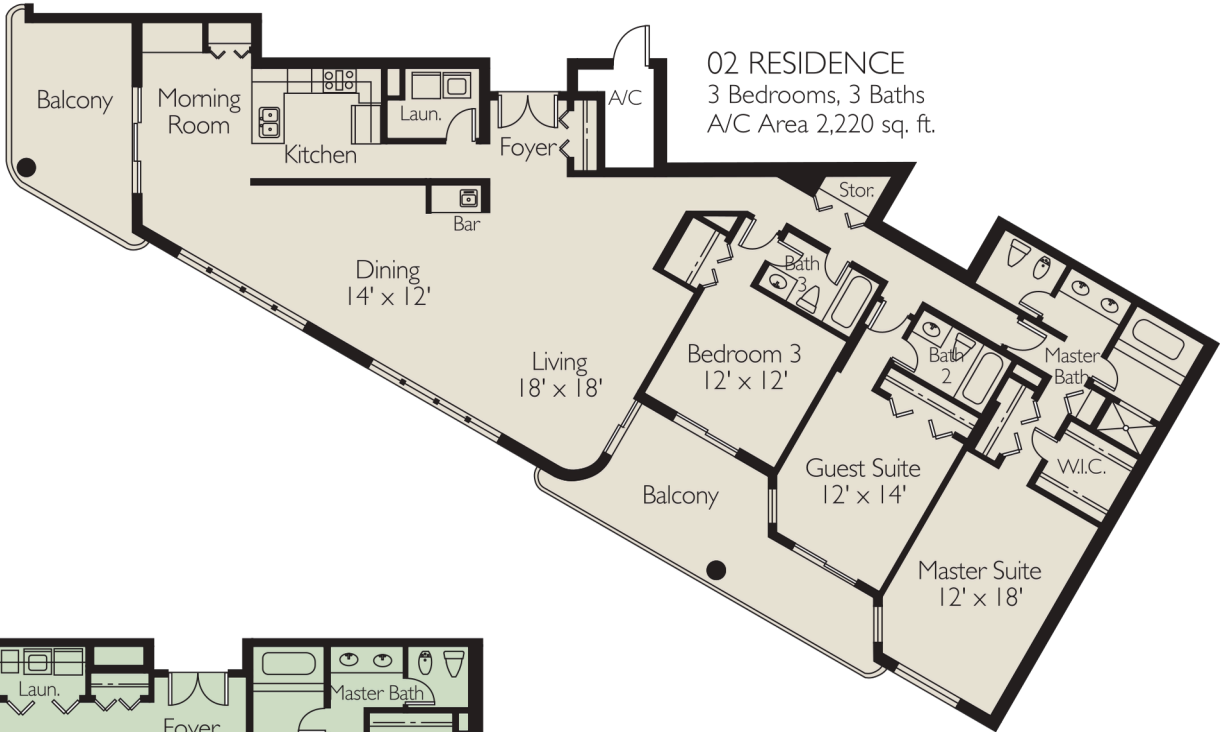

01 RESIDENCE
 2 Bedrooms, 2 Baths
 A/C Area 1,875 sq. ft.

02 RESIDENCE
 3 Bedrooms, 3 Baths
 A/C Area 2,220 sq. ft.

03 RESIDENCE
 2 Bedrooms, 2 Baths
 A/C Area 1,710 sq. ft.

04 RESIDENCE
3 Bedrooms, 3 Baths
A/C Area 2,250 sq. ft.

05 RESIDENCE
3 Bedrooms, 3 Baths
A/C Area 2,030 sq. ft.

06 RESIDENCE
2 Bedrooms, 2 Baths
A/C Area 1,750 sq. ft.