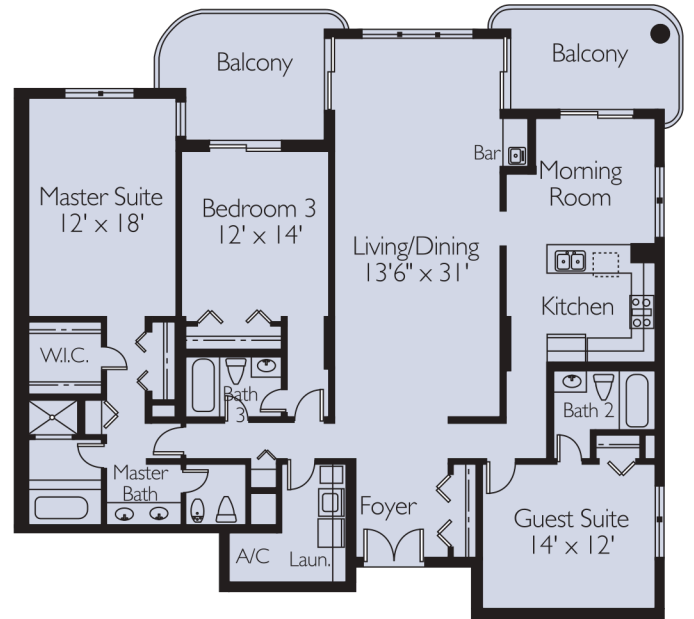

01 RESIDENCE
 2 Bedrooms, 2 Baths
 A/C Area 1,875 sq. ft.

02 RESIDENCE
 3 Bedrooms, 3 Baths
 A/C Area 2,220 sq. ft.

03 RESIDENCE
 2 Bedrooms, 2 Baths
 A/C Area 1,710 sq. ft.

04 RESIDENCE
3 Bedrooms, 3 Baths
A/C Area 2,250 sq. ft.

05 RESIDENCE
3 Bedrooms, 3 Baths
A/C Area 2,030 sq. ft.

06 RESIDENCE
2 Bedrooms, 2 Baths
A/C Area 1,750 sq. ft.