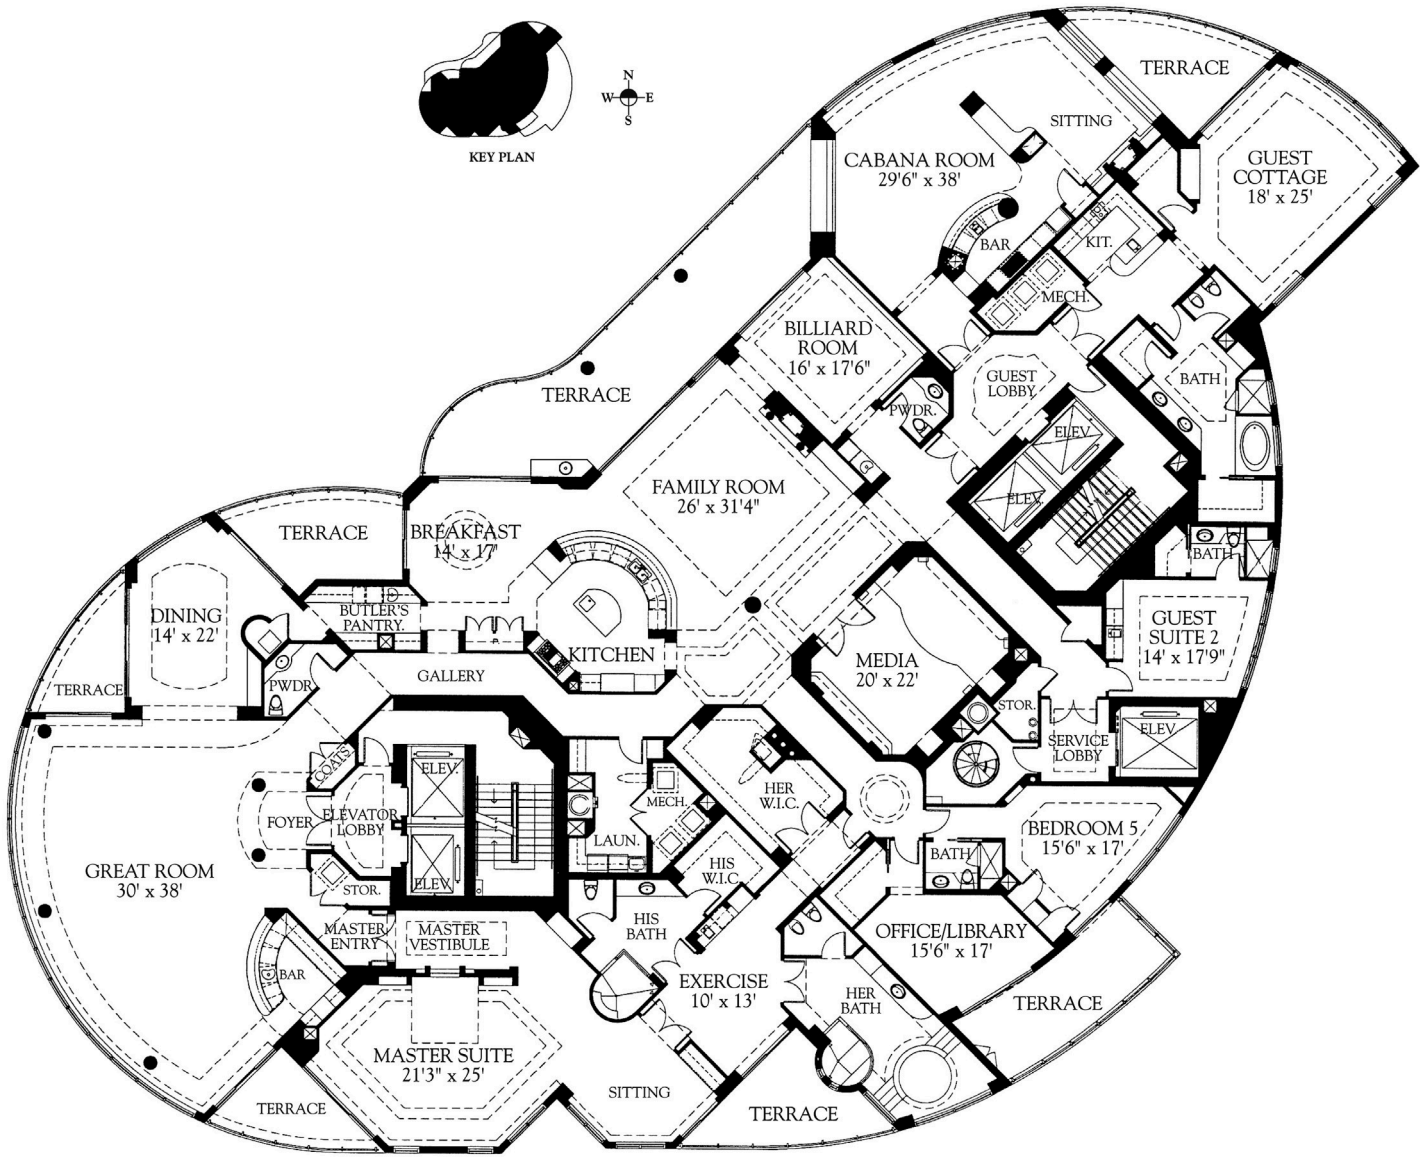

ESTATE NORTH

3 Bedrooms, Media Room, 4.5 Baths
A/C Area 7,480 sq. ft.

ESTATE SOUTH

5 Bedrooms, Den, Media Room, 5.5 Baths
A/C Area 8,256 sq. ft.

PENTHOUSE

5 Bedrooms, Media Room, Billiard Room, 4 Full and 2 Half Baths
A/C Area 12,050 sq. ft.