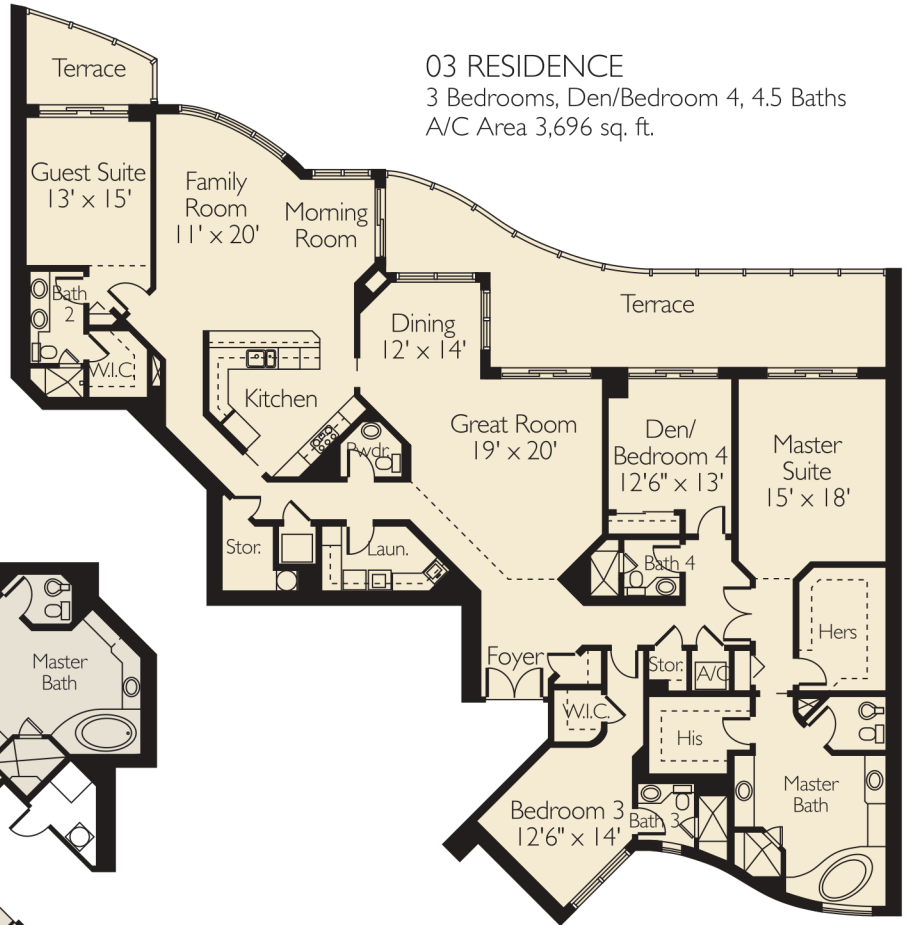

02 RESIDENCE

3 Bedrooms, Den/Bedroom 4, 5 Baths
A/C Area 4,317 sq. ft.

03 RESIDENCE

3 Bedrooms, Den/Bedroom 4, 4.5 Baths
A/C Area 3,696 sq. ft.

01 RESIDENCE

2 Bedrooms, Den/Bedroom 3, 3.5 Baths
A/C Area 3,278 sq. ft.

04 RESIDENCE
 3 Bedrooms, Den/Bedroom 4, 4.5 Baths
 A/C Area 3,736 sq. ft.

05 RESIDENCE
 2 Bedrooms, Den/Bedroom 3, 3 Baths
 A/C Area 3,303 sq. ft.