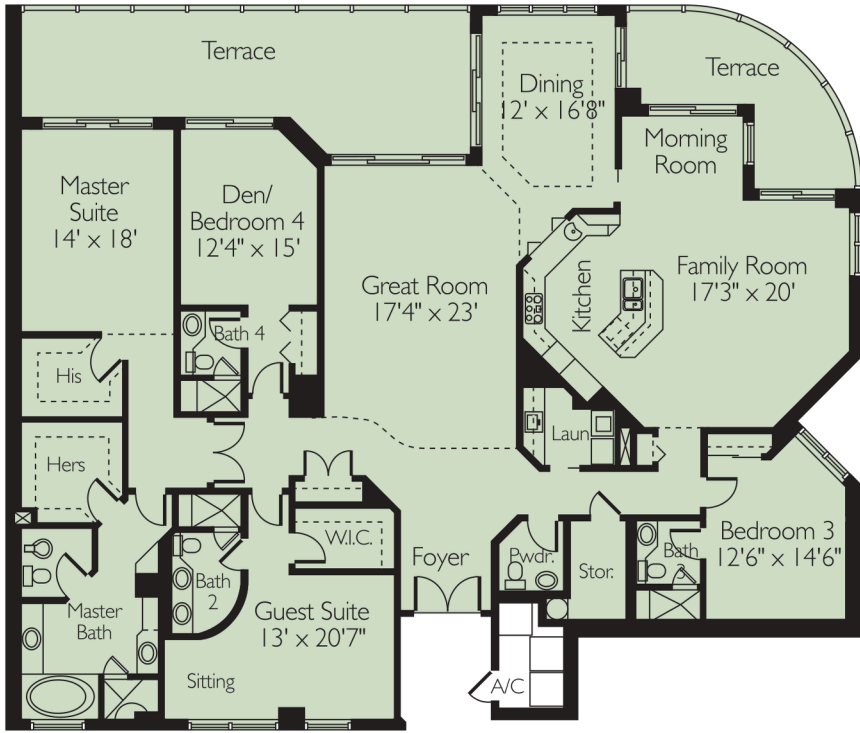

02 RESIDENCE

3 Bedrooms, Den/Bedroom 4, 5 Baths
A/C Area 4,317 sq. ft.

03 RESIDENCE

3 Bedrooms, Den/Bedroom 4, 4.5 Baths
A/C Area 3,696 sq. ft.

01 RESIDENCE

2 Bedrooms, Den/Bedroom 3, 3.5 Baths
A/C Area 3,278 sq. ft.

04 RESIDENCE
 3 Bedrooms, Den/Bedroom 4, 4.5 Baths
 A/C Area 3,736 sq. ft.

05 RESIDENCE
 2 Bedrooms, Den/Bedroom 3, 3 Baths
 A/C Area 3,303 sq. ft.