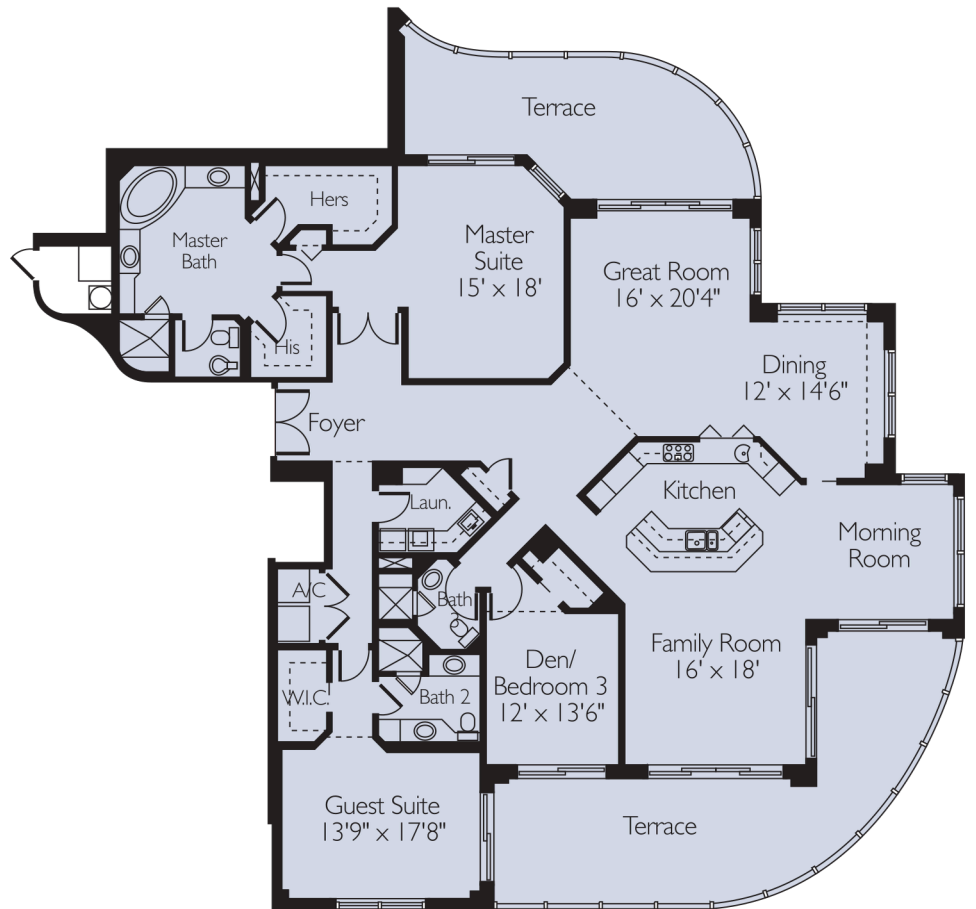

02 RESIDENCE

3 Bedrooms, Den/Bedroom 4, 5 Baths
A/C Area 4,317 sq. ft.

03 RESIDENCE

3 Bedrooms, Den/Bedroom 4, 4.5 Baths
A/C Area 3,696 sq. ft.

01 RESIDENCE

2 Bedrooms, Den/Bedroom 3, 3.5 Baths
A/C Area 3,278 sq. ft.

04 RESIDENCE
 3 Bedrooms, Den/Bedroom 4, 4.5 Baths
 A/C Area 3,736 sq. ft.

05 RESIDENCE
 2 Bedrooms, Den/Bedroom 3, 3 Baths
 A/C Area 3,303 sq. ft.