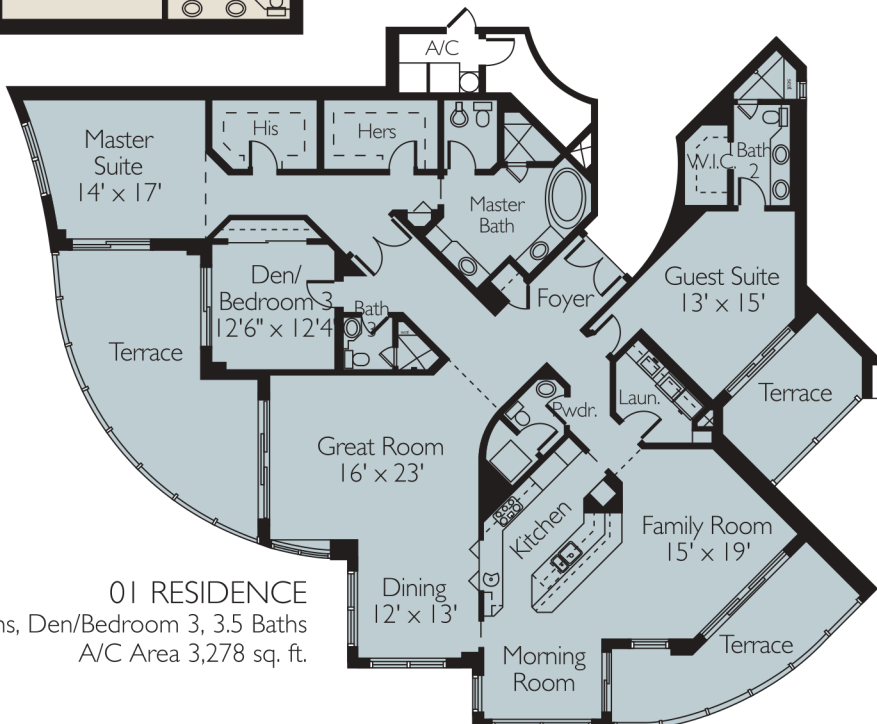

02 RESIDENCE

3 Bedrooms, Den/Bedroom 4, 5 Baths
A/C Area 4,317 sq. ft.

03 RESIDENCE

3 Bedrooms, Den/Bedroom 4, 4.5 Baths
A/C Area 3,696 sq. ft.

01 RESIDENCE

2 Bedrooms, Den/Bedroom 3, 3.5 Baths
A/C Area 3,278 sq. ft.

04 RESIDENCE
 3 Bedrooms, Den/Bedroom 4, 4.5 Baths
 A/C Area 3,736 sq. ft.

05 RESIDENCE
 2 Bedrooms, Den/Bedroom 3, 3 Baths
 A/C Area 3,303 sq. ft.