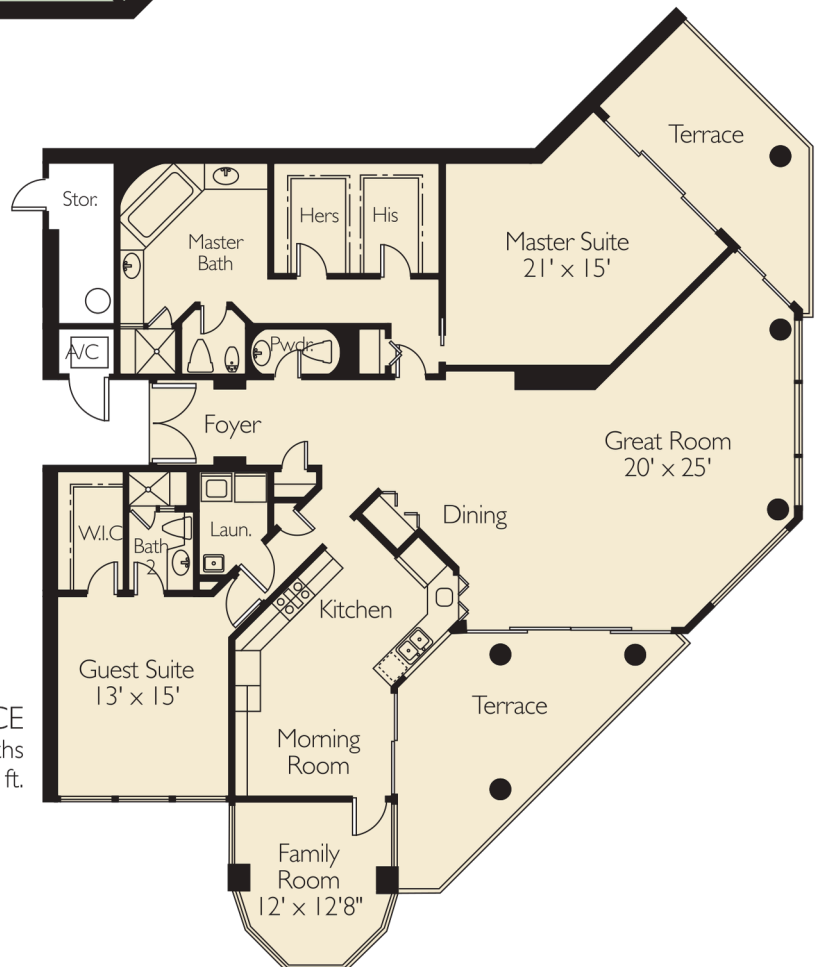

02 RESIDENCE
3 Bedrooms, Den, 4 Baths
A/C Area 3,636 sq. ft.

01 RESIDENCE
2 Bedrooms, Den, 2.5 Baths
A/C Area 2,337 sq. ft.

03 RESIDENCE
 3 Bedrooms, Den, 4 Baths
 A/C Area 3,702 sq. ft.

04 RESIDENCE
 2 Bedrooms, 2.5 Baths
 A/C Area 2,333 sq. ft.