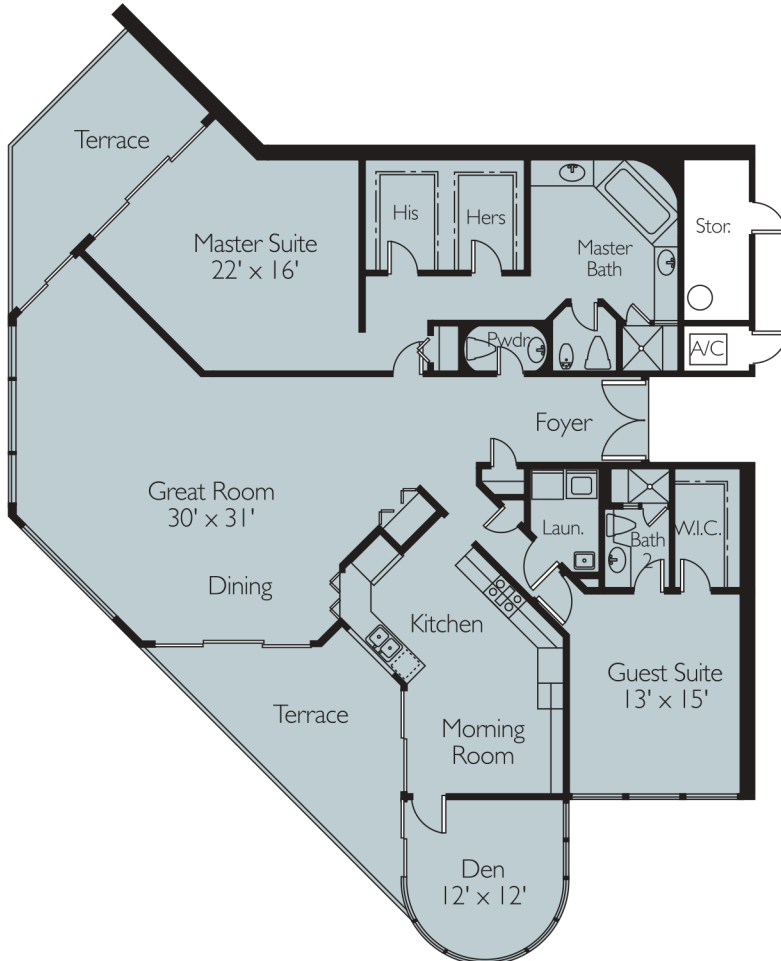

02 RESIDENCE
3 Bedrooms, Den, 4 Baths
A/C Area 3,636 sq. ft.

01 RESIDENCE
2 Bedrooms, Den, 2.5 Baths
A/C Area 2,337 sq. ft.

03 RESIDENCE
 3 Bedrooms, Den, 4 Baths
 A/C Area 3,702 sq. ft.

04 RESIDENCE
 2 Bedrooms, 2.5 Baths
 A/C Area 2,333 sq. ft.