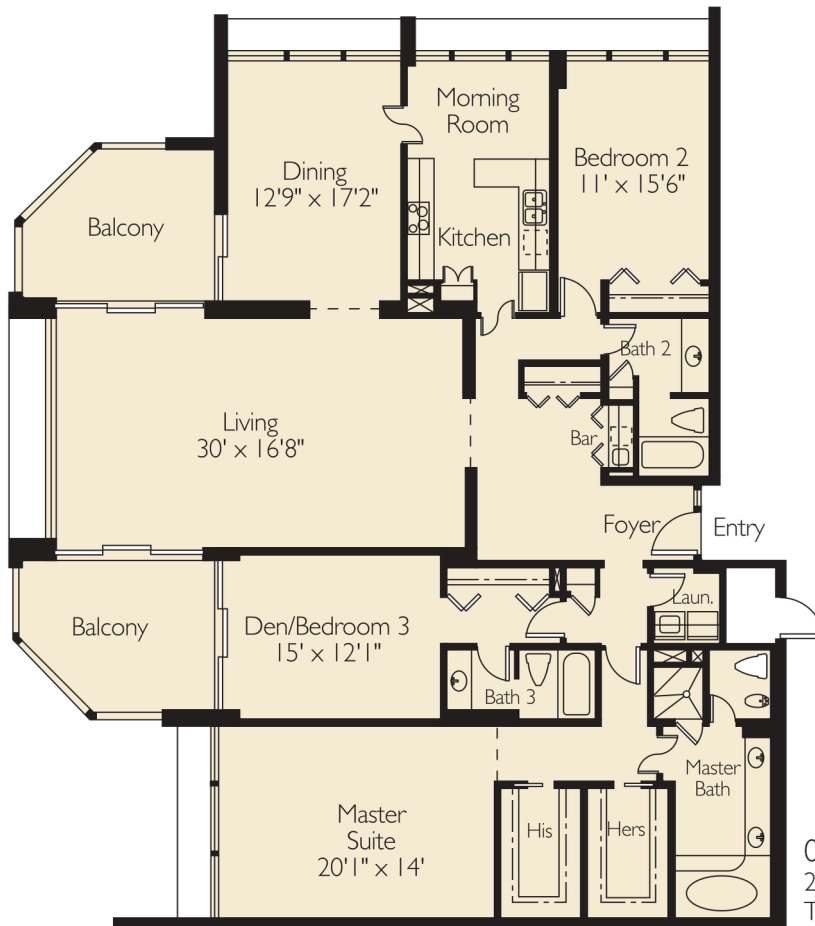

**00 RESIDENCE**  
 2 Bedrooms, 2 Baths  
 TOTAL AREA 2,360 sq. ft.

**01 RESIDENCE**  
 2 Bedrooms, 2 Baths  
 TOTAL AREA 2,092 sq. ft.

**02 RESIDENCE**  
 2 Bedrooms, Den/3rd Bedroom, 3 Baths  
 TOTAL AREA 3,036 sq. ft.

03 RESIDENCE

2 Bedrooms, Den/3rd Bedroom, 2 Baths  
TOTAL AREA 2,357 sq. ft.

04 RESIDENCE

2 Bedrooms, Den/3rd Bedroom, 3 Baths  
TOTAL AREA 2,900 sq. ft.

05 RESIDENCE

2 Bedrooms, 2 Baths  
TOTAL AREA 2,331 sq. ft.

06 RESIDENCE

2 Bedrooms, 2 Baths  
TOTAL AREA 2450 sq. ft.