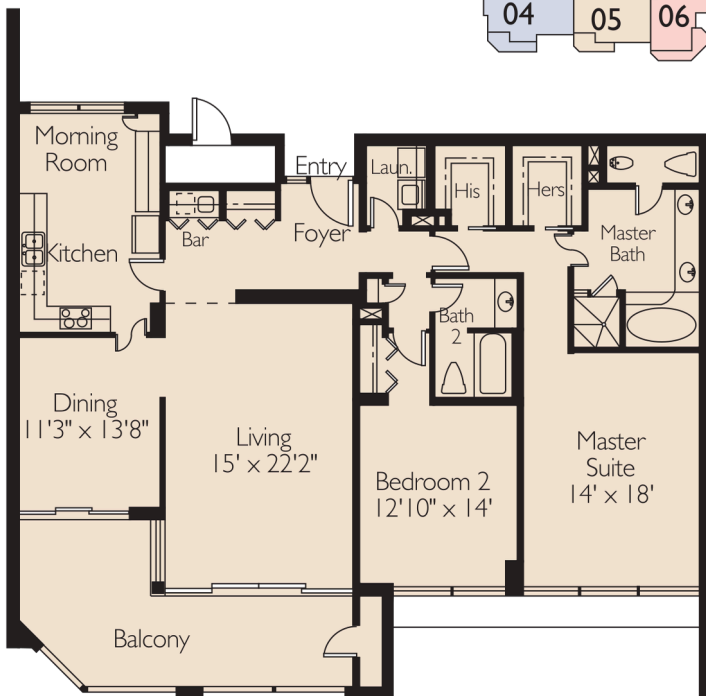

**00 RESIDENCE**  
 2 Bedrooms, 2 Baths  
 TOTAL AREA 2,360 sq. ft.

**01 RESIDENCE**  
 2 Bedrooms, 2 Baths  
 TOTAL AREA 2,092 sq. ft.

**02 RESIDENCE**  
 2 Bedrooms, Den/3rd Bedroom, 3 Baths  
 TOTAL AREA 3,036 sq. ft.

03 RESIDENCE

2 Bedrooms, Den/3rd Bedroom, 2 Baths  
TOTAL AREA 2,357 sq. ft.

04 RESIDENCE

2 Bedrooms, Den/3rd Bedroom, 3 Baths  
TOTAL AREA 2,900 sq. ft.

05 RESIDENCE

2 Bedrooms, 2 Baths  
TOTAL AREA 2,331 sq. ft.

06 RESIDENCE

2 Bedrooms, 2 Baths  
TOTAL AREA 2450 sq. ft.