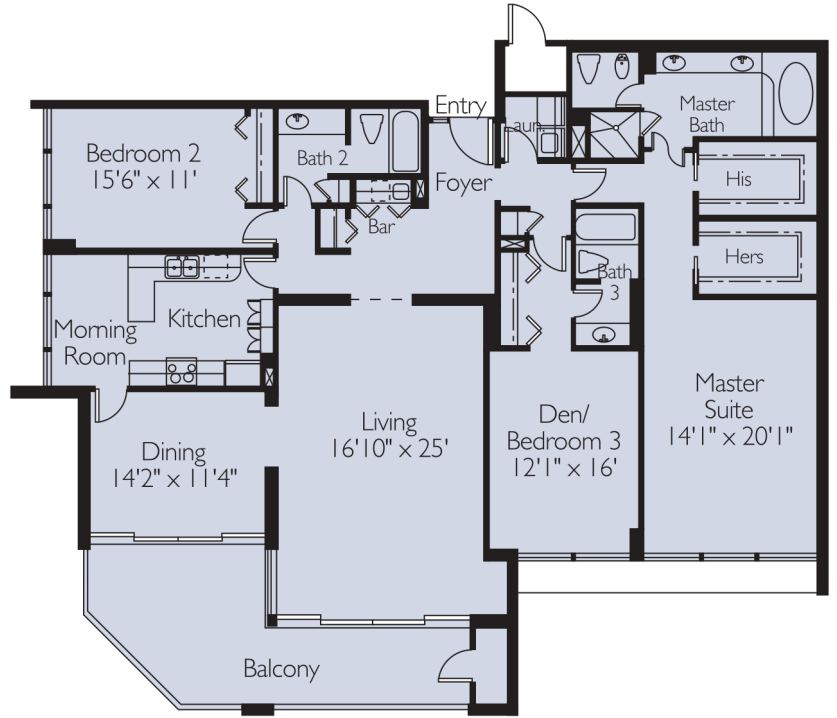

**00 RESIDENCE**  
 2 Bedrooms, 2 Baths  
 TOTAL AREA 2,360 sq. ft.

**01 RESIDENCE**  
 2 Bedrooms, 2 Baths  
 TOTAL AREA 2,092 sq. ft.

**02 RESIDENCE**  
 2 Bedrooms, Den/3rd Bedroom, 3 Baths  
 TOTAL AREA 3,036 sq. ft.

03 RESIDENCE

2 Bedrooms, Den/3rd Bedroom, 2 Baths  
TOTAL AREA 2,357 sq. ft.

04 RESIDENCE

2 Bedrooms, Den/3rd Bedroom, 3 Baths  
TOTAL AREA 2,900 sq. ft.

05 RESIDENCE

2 Bedrooms, 2 Baths  
TOTAL AREA 2,331 sq. ft.

06 RESIDENCE

2 Bedrooms, 2 Baths  
TOTAL AREA 2450 sq. ft.