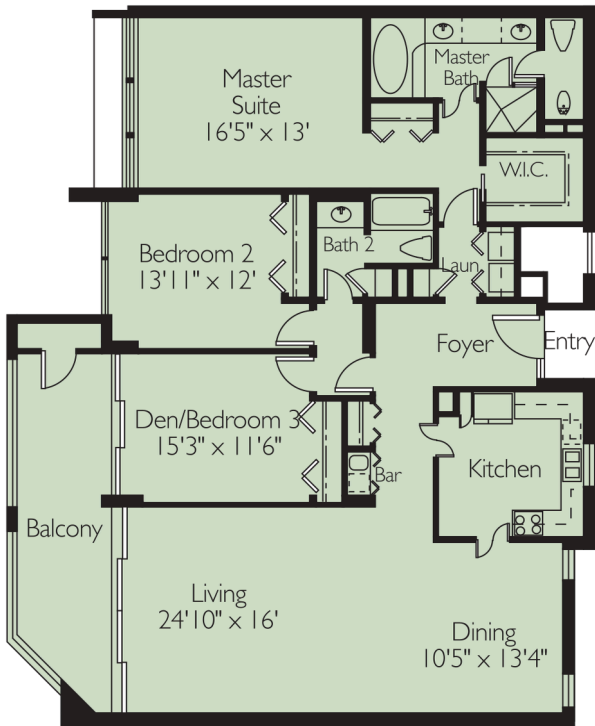

**00 RESIDENCE**  
 2 Bedrooms, 2 Baths  
 TOTAL AREA 2,360 sq. ft.

**01 RESIDENCE**  
 2 Bedrooms, 2 Baths  
 TOTAL AREA 2,092 sq. ft.

**02 RESIDENCE**  
 2 Bedrooms, Den/3rd Bedroom, 3 Baths  
 TOTAL AREA 3,036 sq. ft.

03 RESIDENCE

2 Bedrooms, Den/3rd Bedroom, 2 Baths  
TOTAL AREA 2,357 sq. ft.

04 RESIDENCE

2 Bedrooms, Den/3rd Bedroom, 3 Baths  
TOTAL AREA 2,900 sq. ft.

05 RESIDENCE

2 Bedrooms, 2 Baths  
TOTAL AREA 2,331 sq. ft.

06 RESIDENCE

2 Bedrooms, 2 Baths  
TOTAL AREA 2450 sq. ft.