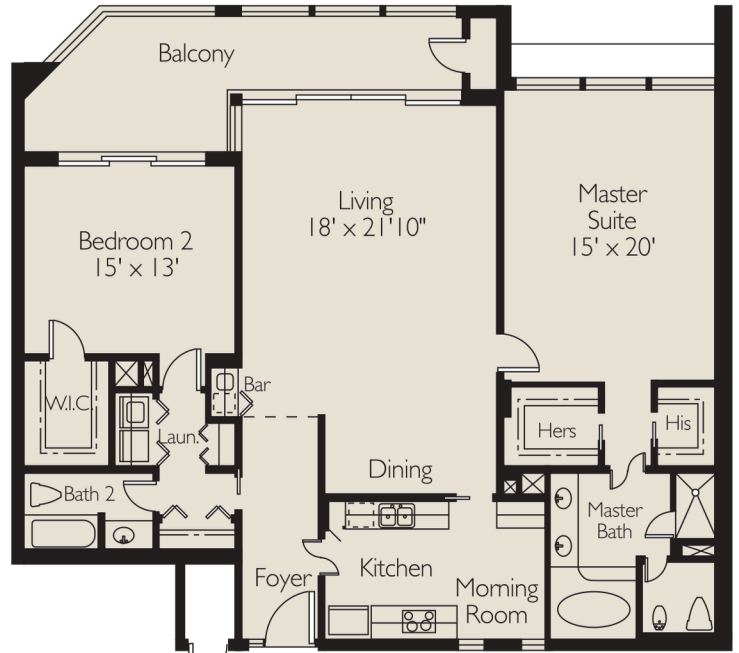

**00 RESIDENCE**  
 2 Bedrooms, 2 Baths  
 TOTAL AREA 2,360 sq. ft.

**01 RESIDENCE**  
 2 Bedrooms, 2 Baths  
 TOTAL AREA 2,092 sq. ft.

**02 RESIDENCE**  
 2 Bedrooms, Den/3rd Bedroom, 3 Baths  
 TOTAL AREA 3,036 sq. ft.

03 RESIDENCE

2 Bedrooms, Den/3rd Bedroom, 2 Baths  
TOTAL AREA 2,357 sq. ft.

04 RESIDENCE

2 Bedrooms, Den/3rd Bedroom, 3 Baths  
TOTAL AREA 2,900 sq. ft.

05 RESIDENCE

2 Bedrooms, 2 Baths  
TOTAL AREA 2,331 sq. ft.

06 RESIDENCE

2 Bedrooms, 2 Baths  
TOTAL AREA 2450 sq. ft.