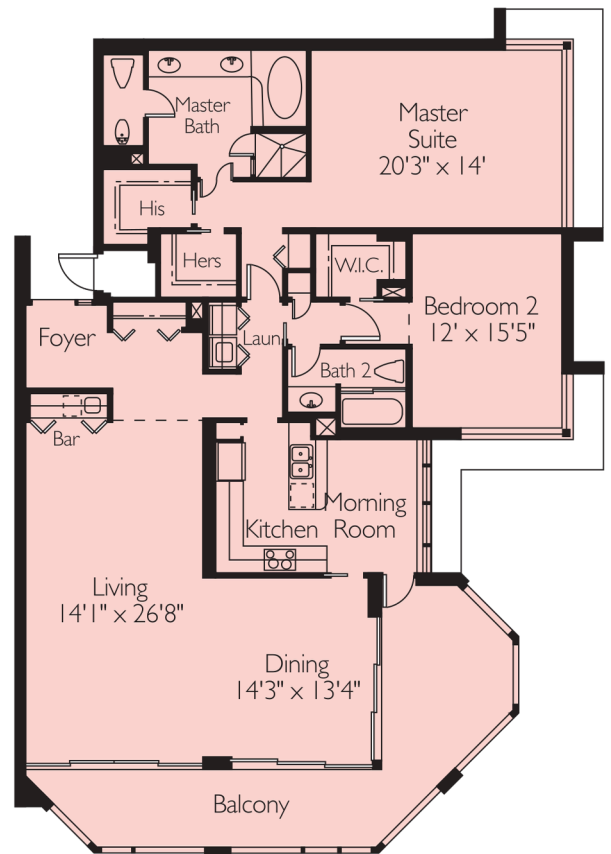

**00 RESIDENCE**  
 2 Bedrooms, 2 Baths  
 TOTAL AREA 2,360 sq. ft.

**01 RESIDENCE**  
 2 Bedrooms, 2 Baths  
 TOTAL AREA 2,092 sq. ft.

**02 RESIDENCE**  
 2 Bedrooms, Den/3rd Bedroom, 3 Baths  
 TOTAL AREA 3,036 sq. ft.

03 RESIDENCE

2 Bedrooms, Den/3rd Bedroom, 2 Baths  
TOTAL AREA 2,357 sq. ft.

04 RESIDENCE

2 Bedrooms, Den/3rd Bedroom, 3 Baths  
TOTAL AREA 2,900 sq. ft.

05 RESIDENCE

2 Bedrooms, 2 Baths  
TOTAL AREA 2,331 sq. ft.

06 RESIDENCE

2 Bedrooms, 2 Baths  
TOTAL AREA 2450 sq. ft.