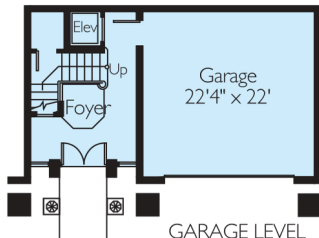

**04 RESIDENCE**  
 3 Bedrooms, Den, 3 Baths  
 A/C Area 2,663 sq. ft.

**05 RESIDENCE**  
 3 Bedrooms, Den, 4 Baths  
 A/C Area 3,278 sq. ft.

**06 RESIDENCE**  
 3 Bedrooms, Den, 3.5 Baths  
 A/C Area 3,393 sq. ft.

### VILLA MONTE CARLO

4 Bedrooms, Den, 4.5 Baths  
A/C Area 4,000 sq. ft.

### VILLA MARSEILLE

3 Bedrooms, Den, 3.5 Baths  
A/C Area 3,732 sq. ft.