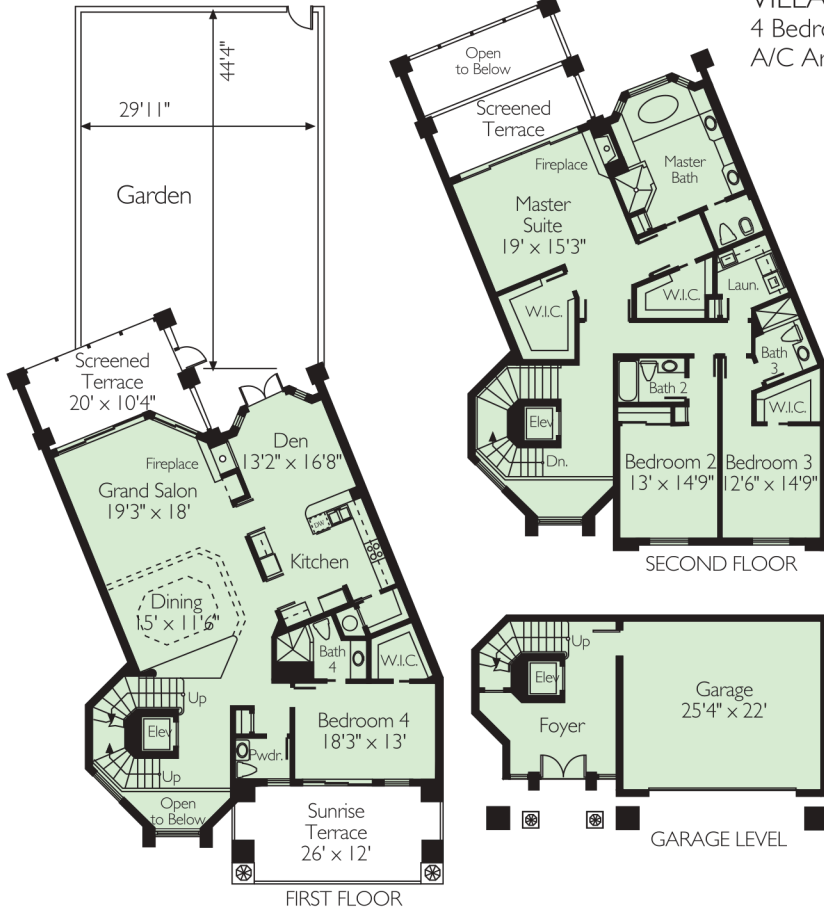

**01 RESIDENCE**  
 3 Bedrooms, Den, 3.5 Baths  
 A/C Area 3,614 sq. ft.

**02 RESIDENCE**  
 3 Bedrooms, 3 Baths  
 A/C Area 2,642 sq. ft.

**03 RESIDENCE**  
 3 Bedrooms, Den, 4 Baths  
 A/C Area 3,274 sq. ft.

**04 RESIDENCE**  
 3 Bedrooms, Den, 3 Baths  
 A/C Area 2,663 sq. ft.

**05 RESIDENCE**  
 3 Bedrooms, Den, 4 Baths  
 A/C Area 3,278 sq. ft.

**06 RESIDENCE**  
 3 Bedrooms, Den, 3.5 Baths  
 A/C Area 3,393 sq. ft.

### VILLA MONTE CARLO

4 Bedrooms, Den, 4.5 Baths  
A/C Area 4,000 sq. ft.

### VILLA MARSEILLE

3 Bedrooms, Den, 3.5 Baths  
A/C Area 3,732 sq. ft.