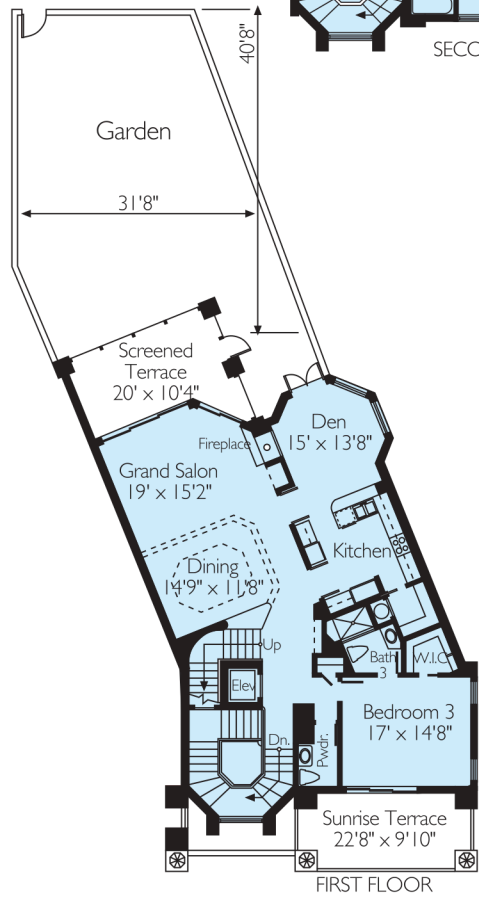

**01 RESIDENCE**  
 3 Bedrooms, Den, 3.5 Baths  
 A/C Area 3,614 sq. ft.

**02 RESIDENCE**  
 3 Bedrooms, 3 Baths  
 A/C Area 2,642 sq. ft.

**03 RESIDENCE**  
 3 Bedrooms, Den, 4 Baths  
 A/C Area 3,274 sq. ft.

**04 RESIDENCE**  
 3 Bedrooms, Den, 3 Baths  
 A/C Area 2,663 sq. ft.

**05 RESIDENCE**  
 3 Bedrooms, Den, 4 Baths  
 A/C Area 3,278 sq. ft.

**06 RESIDENCE**  
 3 Bedrooms, Den, 3.5 Baths  
 A/C Area 3,393 sq. ft.

### VILLA MONTE CARLO

4 Bedrooms, Den, 4.5 Baths  
A/C Area 4,000 sq. ft.

### VILLA MARSEILLE

3 Bedrooms, Den, 3.5 Baths  
A/C Area 3,732 sq. ft.