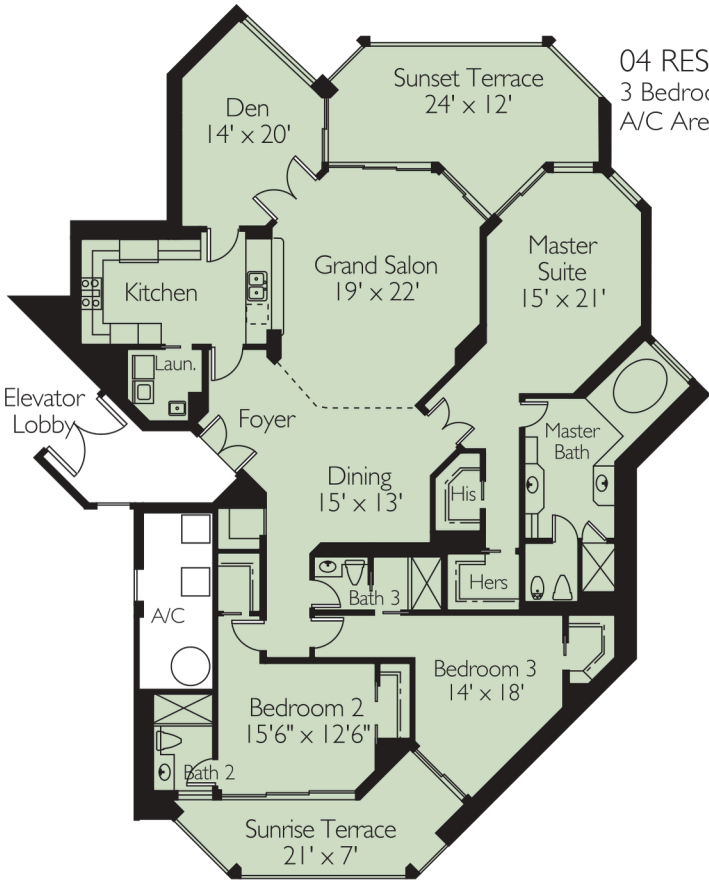

**01 RESIDENCE**  
 3 Bedrooms, Den, 3.5 Baths  
 A/C Area 3,614 sq. ft.

**02 RESIDENCE**  
 3 Bedrooms, 3 Baths  
 A/C Area 2,642 sq. ft.

**03 RESIDENCE**  
 3 Bedrooms, Den, 4 Baths  
 A/C Area 3,274 sq. ft.

**04 RESIDENCE**  
 3 Bedrooms, Den, 3 Baths  
 A/C Area 2,663 sq. ft.

**05 RESIDENCE**  
 3 Bedrooms, Den, 4 Baths  
 A/C Area 3,278 sq. ft.

**06 RESIDENCE**  
 3 Bedrooms, Den, 3.5 Baths  
 A/C Area 3,393 sq. ft.

### VILLA MONTE CARLO

4 Bedrooms, Den, 4.5 Baths  
A/C Area 4,000 sq. ft.

### VILLA MARSEILLE

3 Bedrooms, Den, 3.5 Baths  
A/C Area 3,732 sq. ft.