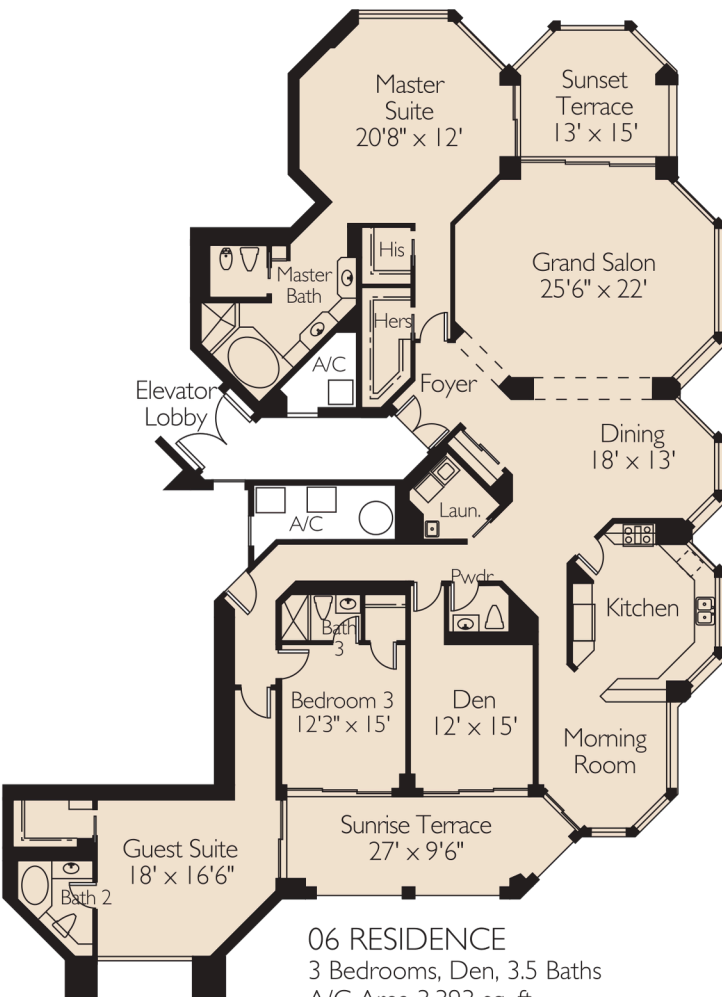

**01 RESIDENCE**  
 3 Bedrooms, Den, 3.5 Baths  
 A/C Area 3,614 sq. ft.

**02 RESIDENCE**  
 3 Bedrooms, 3 Baths  
 A/C Area 2,642 sq. ft.

**03 RESIDENCE**  
 3 Bedrooms, Den, 4 Baths  
 A/C Area 3,274 sq. ft.

**04 RESIDENCE**  
 3 Bedrooms, Den, 3 Baths  
 A/C Area 2,663 sq. ft.

**05 RESIDENCE**  
 3 Bedrooms, Den, 4 Baths  
 A/C Area 3,278 sq. ft.

**06 RESIDENCE**  
 3 Bedrooms, Den, 3.5 Baths  
 A/C Area 3,393 sq. ft.

### VILLA MONTE CARLO

4 Bedrooms, Den, 4.5 Baths  
A/C Area 4,000 sq. ft.

### VILLA MARSEILLE

3 Bedrooms, Den, 3.5 Baths  
A/C Area 3,732 sq. ft.