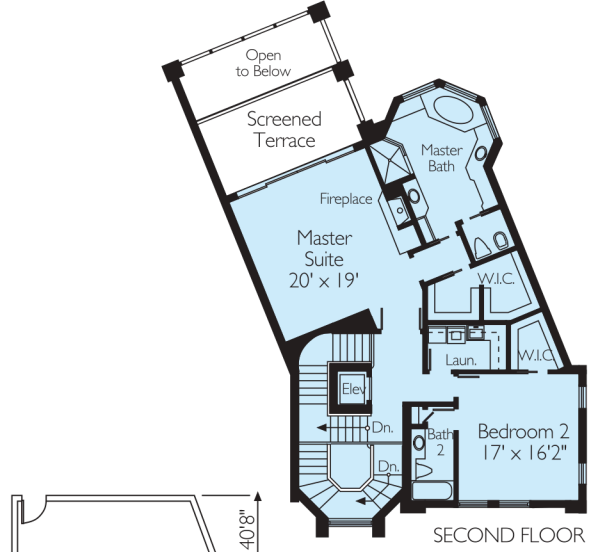

**04 RESIDENCE**  
 3 Bedrooms, Den, 3 Baths  
 A/C Area 2,663 sq. ft.

**05 RESIDENCE**  
 3 Bedrooms, Den, 4 Baths  
 A/C Area 3,278 sq. ft.

**06 RESIDENCE**  
 3 Bedrooms, Den, 3.5 Baths  
 A/C Area 3,393 sq. ft.

### VILLA MONTE CARLO

4 Bedrooms, Den, 4.5 Baths  
A/C Area 4,000 sq. ft.

### VILLA MARSEILLE

3 Bedrooms, Den, 3.5 Baths  
A/C Area 3,732 sq. ft.