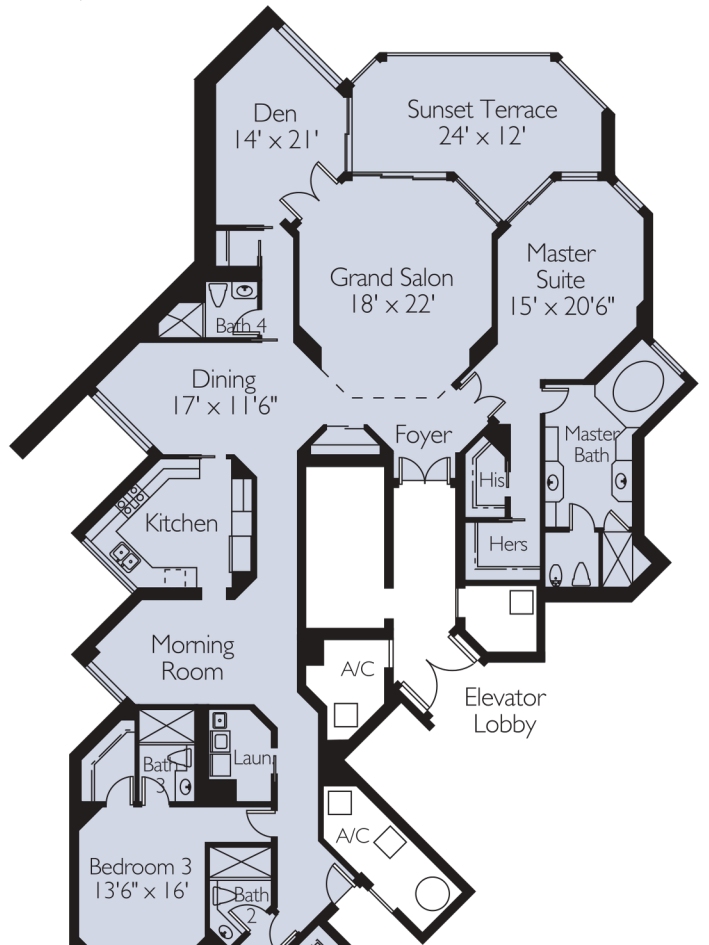

**01 RESIDENCE**  
 3 Bedrooms, Den, 3.5 Baths  
 A/C Area 3,614 sq. ft.

**02 RESIDENCE**  
 3 Bedrooms, 3 Baths  
 A/C Area 2,642 sq. ft.

**03 RESIDENCE**  
 3 Bedrooms, Den, 4 Baths  
 A/C Area 3,274 sq. ft.

**04 RESIDENCE**  
 3 Bedrooms, Den, 3 Baths  
 A/C Area 2,663 sq. ft.

**05 RESIDENCE**  
 3 Bedrooms, Den, 4 Baths  
 A/C Area 3,278 sq. ft.

**06 RESIDENCE**  
 3 Bedrooms, Den, 3.5 Baths  
 A/C Area 3,393 sq. ft.

### VILLA MONTE CARLO

4 Bedrooms, Den, 4.5 Baths  
A/C Area 4,000 sq. ft.

### VILLA MARSEILLE

3 Bedrooms, Den, 3.5 Baths  
A/C Area 3,732 sq. ft.