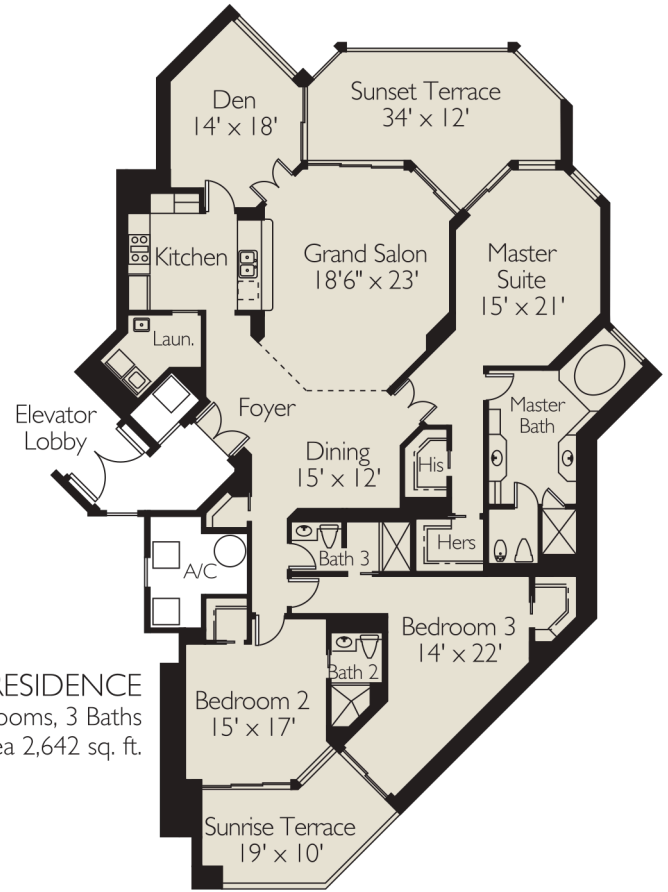

**01 RESIDENCE**  
 3 Bedrooms, Den, 3.5 Baths  
 A/C Area 3,614 sq. ft.

**02 RESIDENCE**  
 3 Bedrooms, 3 Baths  
 A/C Area 2,642 sq. ft.

**03 RESIDENCE**  
 3 Bedrooms, Den, 4 Baths  
 A/C Area 3,274 sq. ft.

**04 RESIDENCE**  
 3 Bedrooms, Den, 3 Baths  
 A/C Area 2,663 sq. ft.

**05 RESIDENCE**  
 3 Bedrooms, Den, 4 Baths  
 A/C Area 3,278 sq. ft.

**06 RESIDENCE**  
 3 Bedrooms, Den, 3.5 Baths  
 A/C Area 3,393 sq. ft.

### VILLA MONTE CARLO

4 Bedrooms, Den, 4.5 Baths  
A/C Area 4,000 sq. ft.

### VILLA MARSEILLE

3 Bedrooms, Den, 3.5 Baths  
A/C Area 3,732 sq. ft.