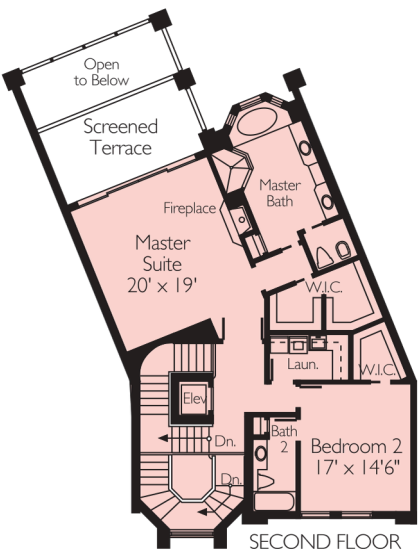

**04 RESIDENCE**  
 3 Bedrooms, Den, 3 Baths  
 A/C Area 2,663 sq. ft.

**05 RESIDENCE**  
 3 Bedrooms, Den, 4 Baths  
 A/C Area 3,278 sq. ft.

**06 RESIDENCE**  
 3 Bedrooms, Den, 3.5 Baths  
 A/C Area 3,393 sq. ft.

### VILLA MONTE CARLO

4 Bedrooms, Den, 4.5 Baths  
A/C Area 4,000 sq. ft.

### VILLA MARSEILLE

3 Bedrooms, Den, 3.5 Baths  
A/C Area 3,732 sq. ft.