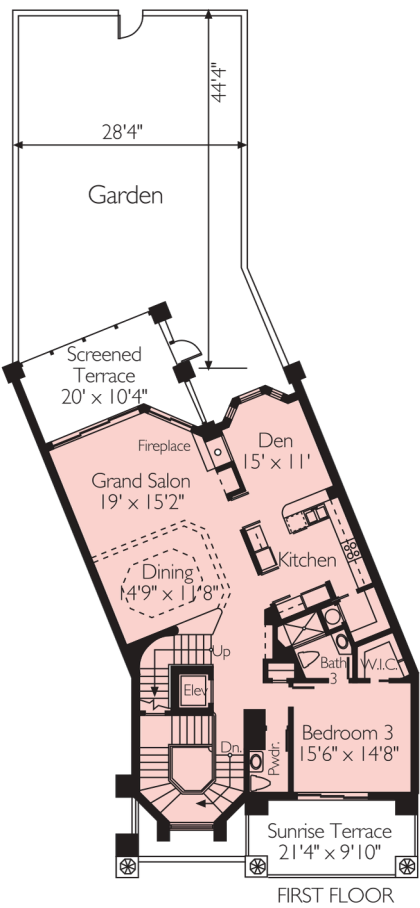

**04 RESIDENCE**  
 3 Bedrooms, Den, 3 Baths  
 A/C Area 2,663 sq. ft.

**05 RESIDENCE**  
 3 Bedrooms, Den, 4 Baths  
 A/C Area 3,278 sq. ft.

**06 RESIDENCE**  
 3 Bedrooms, Den, 3.5 Baths  
 A/C Area 3,393 sq. ft.

### VILLA MONTE CARLO

4 Bedrooms, Den, 4.5 Baths  
A/C Area 4,000 sq. ft.

### VILLA MARSEILLE

3 Bedrooms, Den, 3.5 Baths  
A/C Area 3,732 sq. ft.

### VILLA FRANCHE

3 Bedrooms, Den, 3.5 Baths  
A/C Area 3,553 sq. ft.