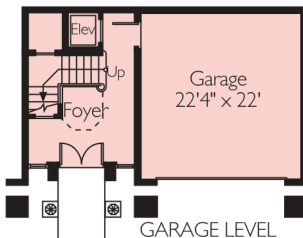

VILLA MARSEILLE

3 Bedrooms, Den, 3.5 Baths
A/C Area 3,732 sq. ft.

VILLA FRANCHE

3 Bedrooms, Den, 3.5 Baths
A/C Area 3,553 sq. ft.