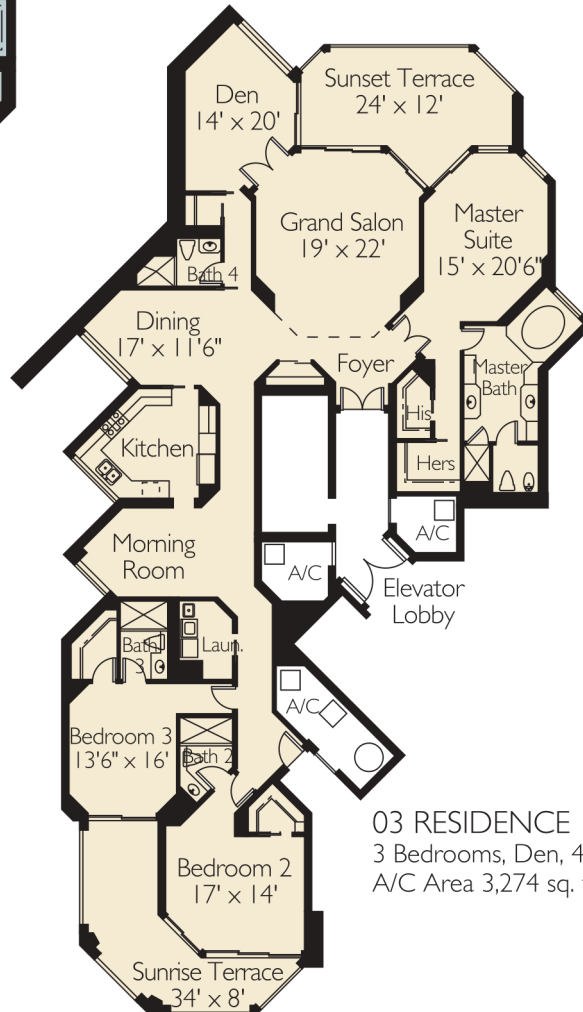

**01 RESIDENCE**  
 3 Bedrooms, Den, 3.5 Baths  
 A/C Area 3,614 sq. ft.

**02 RESIDENCE**  
 3 Bedrooms, 3 Baths  
 A/C Area 2,642 sq. ft.

**03 RESIDENCE**  
 3 Bedrooms, Den, 4 Baths  
 A/C Area 3,274 sq. ft.

**04 RESIDENCE**  
 3 Bedrooms, Den, 3 Baths  
 A/C Area 2,663 sq. ft.

**05 RESIDENCE**  
 3 Bedrooms, Den, 4 Baths  
 A/C Area 3,278 sq. ft.

**06 RESIDENCE**  
 3 Bedrooms, Den, 3.5 Baths  
 A/C Area 3,393 sq. ft.

### VILLA MONTE CARLO

4 Bedrooms, Den, 4.5 Baths  
A/C Area 4,000 sq. ft.

### VILLA MARSEILLE

3 Bedrooms, Den, 3.5 Baths  
A/C Area 3,732 sq. ft.