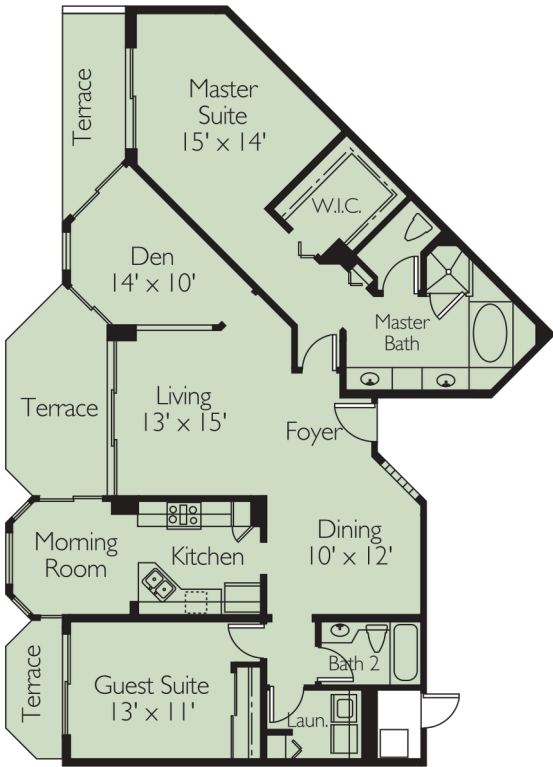

**03 RESIDENCE**  
 2 Bedrooms, Den, 2 Baths  
 A/C Area 1,506 sq. ft.

**04 RESIDENCE**  
 2 Bedrooms, Den, 2 Baths  
 A/C Area 1,650 sq. ft.

**02 RESIDENCE**  
 2 Bedrooms, Den, 2 Baths  
 A/C Area 1,641 sq. ft.

**01 RESIDENCE**  
 2 Bedrooms, 2 Baths  
 A/C Area 1,447 sq. ft.

**05 RESIDENCE**  
 2 Bedrooms, Den, 2 Baths  
 A/C Area 1,506 sq. ft.

**06 RESIDENCE**  
 2 Bedrooms, Den, 2 Baths  
 A/C Area 1,641 sq. ft.

**07 RESIDENCE**  
 2 Bedrooms, 2 Baths  
 A/C Area 1,447 sq. ft.