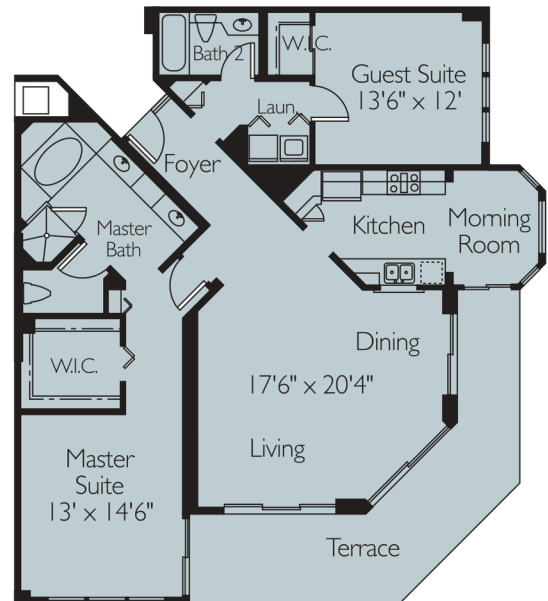

**03 RESIDENCE**  
 2 Bedrooms, Den, 2 Baths  
 A/C Area 1,506 sq. ft.

**04 RESIDENCE**  
 2 Bedrooms, Den, 2 Baths  
 A/C Area 1,650 sq. ft.

**02 RESIDENCE**  
 2 Bedrooms, Den, 2 Baths  
 A/C Area 1,641 sq. ft.

**01 RESIDENCE**  
 2 Bedrooms, 2 Baths  
 A/C Area 1,447 sq. ft.

**05 RESIDENCE**  
 2 Bedrooms, Den, 2 Baths  
 A/C Area 1,506 sq. ft.

**06 RESIDENCE**  
 2 Bedrooms, Den, 2 Baths  
 A/C Area 1,641 sq. ft.

**07 RESIDENCE**  
 2 Bedrooms, 2 Baths  
 A/C Area 1,447 sq. ft.