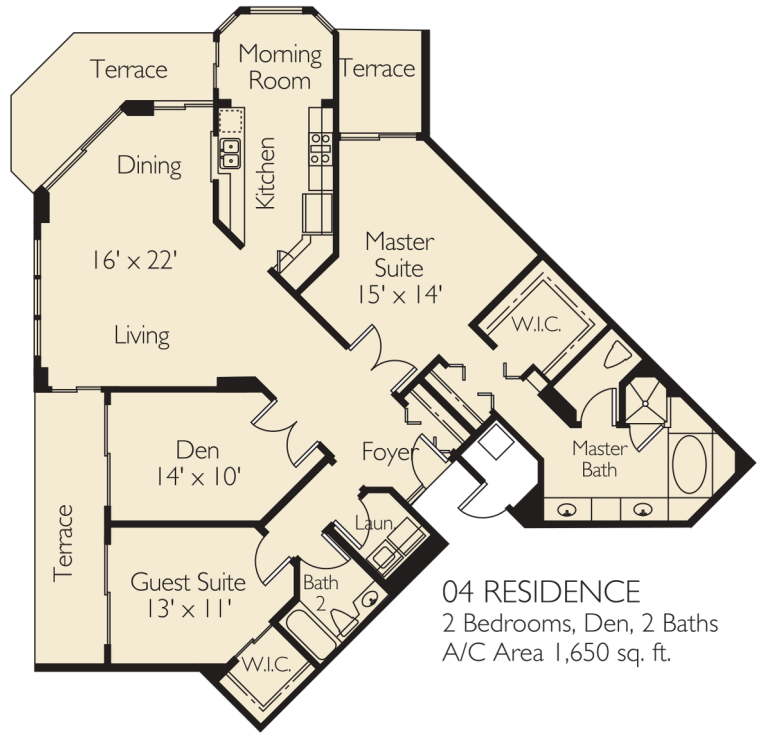

**03 RESIDENCE**  
 2 Bedrooms, Den, 2 Baths  
 A/C Area 1,506 sq. ft.

**04 RESIDENCE**  
 2 Bedrooms, Den, 2 Baths  
 A/C Area 1,650 sq. ft.

**02 RESIDENCE**  
 2 Bedrooms, Den, 2 Baths  
 A/C Area 1,641 sq. ft.

**01 RESIDENCE**  
 2 Bedrooms, 2 Baths  
 A/C Area 1,447 sq. ft.

**05 RESIDENCE**  
 2 Bedrooms, Den, 2 Baths  
 A/C Area 1,506 sq. ft.

**06 RESIDENCE**  
 2 Bedrooms, Den, 2 Baths  
 A/C Area 1,641 sq. ft.

**07 RESIDENCE**  
 2 Bedrooms, 2 Baths  
 A/C Area 1,447 sq. ft.