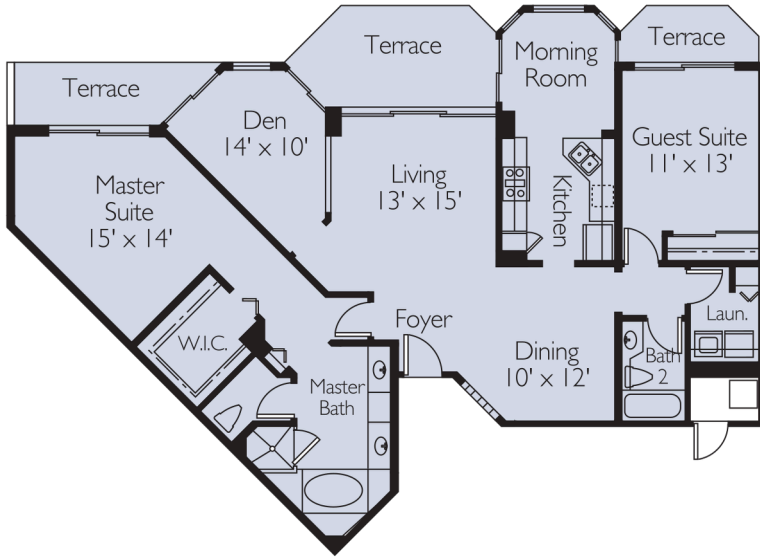

**03 RESIDENCE**  
 2 Bedrooms, Den, 2 Baths  
 A/C Area 1,506 sq. ft.

**04 RESIDENCE**  
 2 Bedrooms, Den, 2 Baths  
 A/C Area 1,650 sq. ft.

**02 RESIDENCE**  
 2 Bedrooms, Den, 2 Baths  
 A/C Area 1,641 sq. ft.

**01 RESIDENCE**  
 2 Bedrooms, 2 Baths  
 A/C Area 1,447 sq. ft.

**05 RESIDENCE**  
 2 Bedrooms, Den, 2 Baths  
 A/C Area 1,506 sq. ft.

**06 RESIDENCE**  
 2 Bedrooms, Den, 2 Baths  
 A/C Area 1,641 sq. ft.

**07 RESIDENCE**  
 2 Bedrooms, 2 Baths  
 A/C Area 1,447 sq. ft.