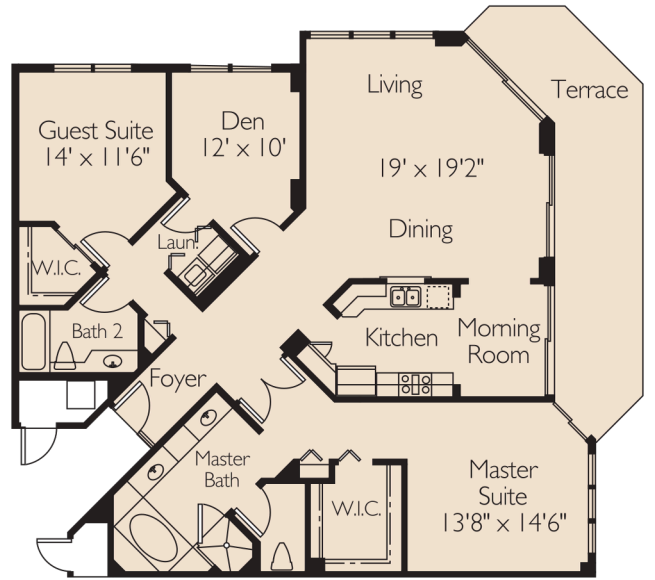

**03 RESIDENCE**  
 2 Bedrooms, Den, 2 Baths  
 A/C Area 1,506 sq. ft.

**04 RESIDENCE**  
 2 Bedrooms, Den, 2 Baths  
 A/C Area 1,650 sq. ft.

**02 RESIDENCE**  
 2 Bedrooms, Den, 2 Baths  
 A/C Area 1,641 sq. ft.

**01 RESIDENCE**  
 2 Bedrooms, 2 Baths  
 A/C Area 1,447 sq. ft.

**05 RESIDENCE**  
 2 Bedrooms, Den, 2 Baths  
 A/C Area 1,506 sq. ft.

**06 RESIDENCE**  
 2 Bedrooms, Den, 2 Baths  
 A/C Area 1,641 sq. ft.

**07 RESIDENCE**  
 2 Bedrooms, 2 Baths  
 A/C Area 1,447 sq. ft.