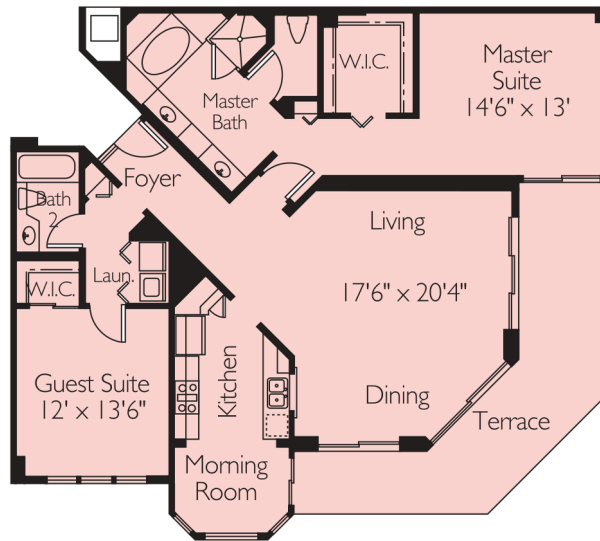

**03 RESIDENCE**  
 2 Bedrooms, Den, 2 Baths  
 A/C Area 1,506 sq. ft.

**04 RESIDENCE**  
 2 Bedrooms, Den, 2 Baths  
 A/C Area 1,650 sq. ft.

**02 RESIDENCE**  
 2 Bedrooms, Den, 2 Baths  
 A/C Area 1,641 sq. ft.

**01 RESIDENCE**  
 2 Bedrooms, 2 Baths  
 A/C Area 1,447 sq. ft.

**05 RESIDENCE**  
 2 Bedrooms, Den, 2 Baths  
 A/C Area 1,506 sq. ft.

**06 RESIDENCE**  
 2 Bedrooms, Den, 2 Baths  
 A/C Area 1,641 sq. ft.

**07 RESIDENCE**  
 2 Bedrooms, 2 Baths  
 A/C Area 1,447 sq. ft.