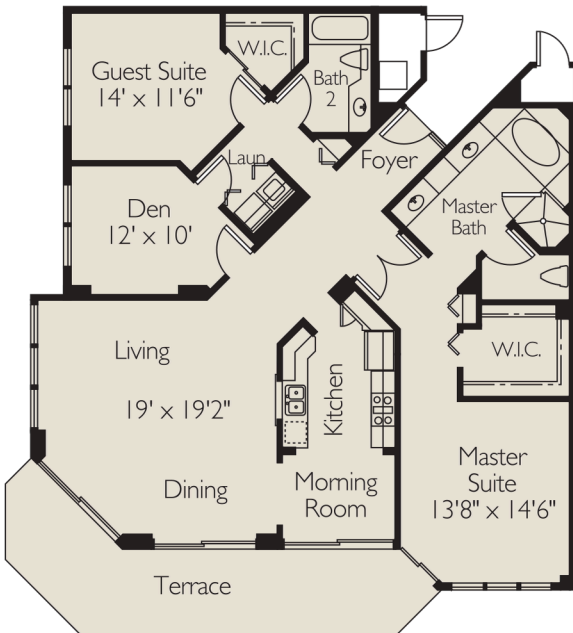

**03 RESIDENCE**  
 2 Bedrooms, Den, 2 Baths  
 A/C Area 1,506 sq. ft.

**04 RESIDENCE**  
 2 Bedrooms, Den, 2 Baths  
 A/C Area 1,650 sq. ft.

**02 RESIDENCE**  
 2 Bedrooms, Den, 2 Baths  
 A/C Area 1,641 sq. ft.

**01 RESIDENCE**  
 2 Bedrooms, 2 Baths  
 A/C Area 1,447 sq. ft.

**05 RESIDENCE**  
 2 Bedrooms, Den, 2 Baths  
 A/C Area 1,506 sq. ft.

**06 RESIDENCE**  
 2 Bedrooms, Den, 2 Baths  
 A/C Area 1,641 sq. ft.

**07 RESIDENCE**  
 2 Bedrooms, 2 Baths  
 A/C Area 1,447 sq. ft.