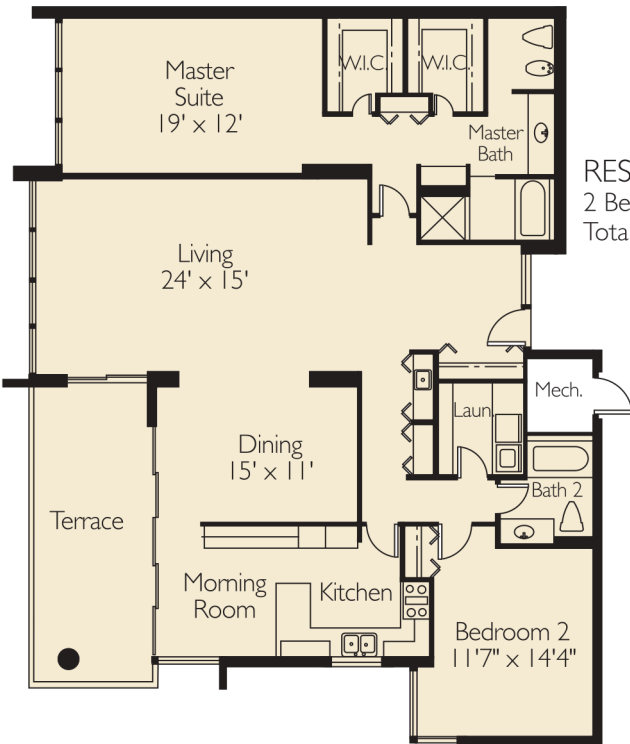

RESIDENCE A  
3 Bedrooms, 3 Baths  
Total Area 2,520 sq. ft.

RESIDENCE B  
3 Bedrooms, 3 Baths  
Total Area 2,520 sq. ft.

RESIDENCE C  
2 Bedrooms, 2 Baths  
Total Area 2,200 sq. ft.

**RESIDENCE D**  
3 Bedrooms, 3 Baths  
Total Area 2,520 sq. ft.

**RESIDENCE E**  
3 Bedrooms, 3 Baths  
Total Area 2,520 sq. ft.

**RESIDENCE F**  
2 Bedrooms, 2 Baths  
Total Area 2,172 sq. ft.