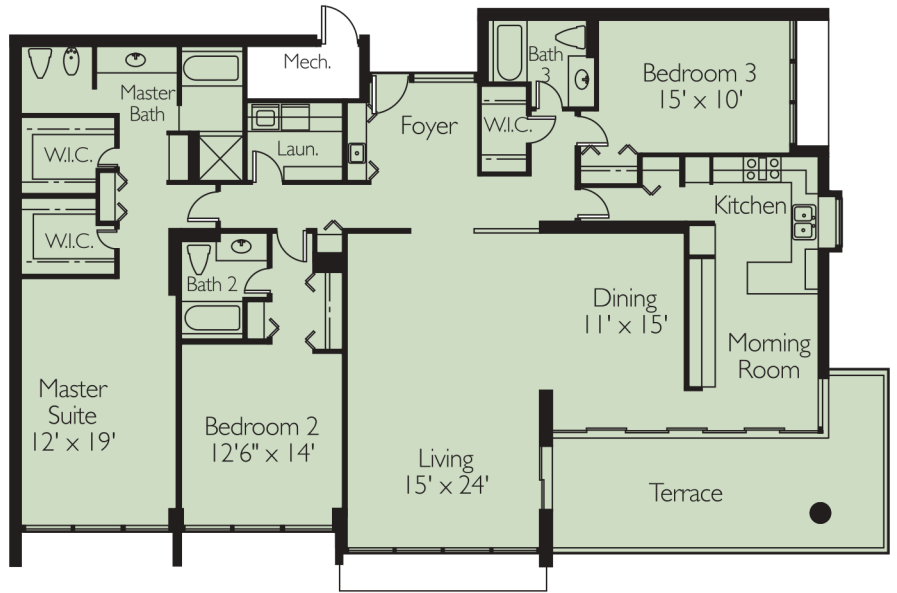

RESIDENCE A  
3 Bedrooms, 3 Baths  
Total Area 2,520 sq. ft.

RESIDENCE B  
3 Bedrooms, 3 Baths  
Total Area 2,520 sq. ft.

RESIDENCE C  
2 Bedrooms, 2 Baths  
Total Area 2,200 sq. ft.

**RESIDENCE D**  
3 Bedrooms, 3 Baths  
Total Area 2,520 sq. ft.

**RESIDENCE E**  
3 Bedrooms, 3 Baths  
Total Area 2,520 sq. ft.

**RESIDENCE F**  
2 Bedrooms, 2 Baths  
Total Area 2,172 sq. ft.