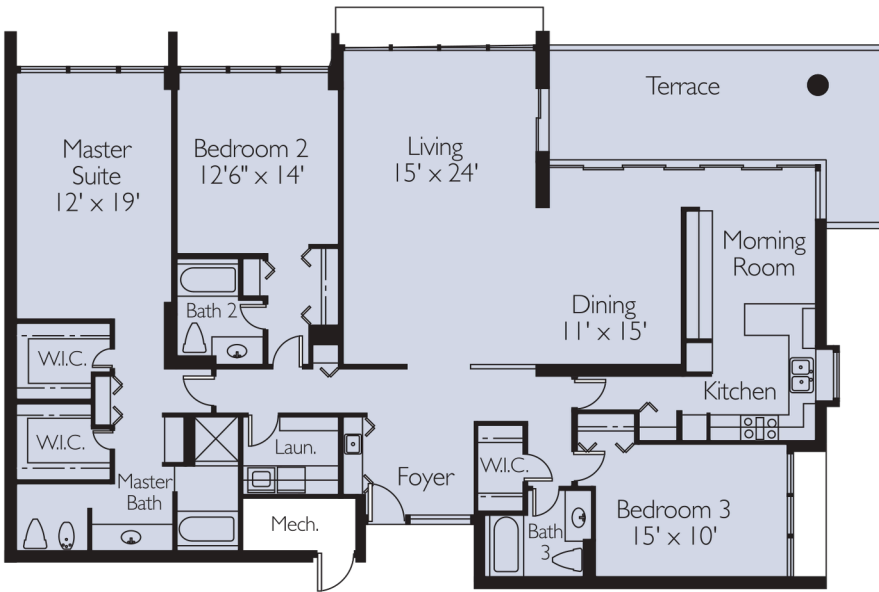

RESIDENCE A  
3 Bedrooms, 3 Baths  
Total Area 2,520 sq. ft.

RESIDENCE B  
3 Bedrooms, 3 Baths  
Total Area 2,520 sq. ft.

RESIDENCE C  
2 Bedrooms, 2 Baths  
Total Area 2,200 sq. ft.

**RESIDENCE D**  
3 Bedrooms, 3 Baths  
Total Area 2,520 sq. ft.

**RESIDENCE E**  
3 Bedrooms, 3 Baths  
Total Area 2,520 sq. ft.

**RESIDENCE F**  
2 Bedrooms, 2 Baths  
Total Area 2,172 sq. ft.