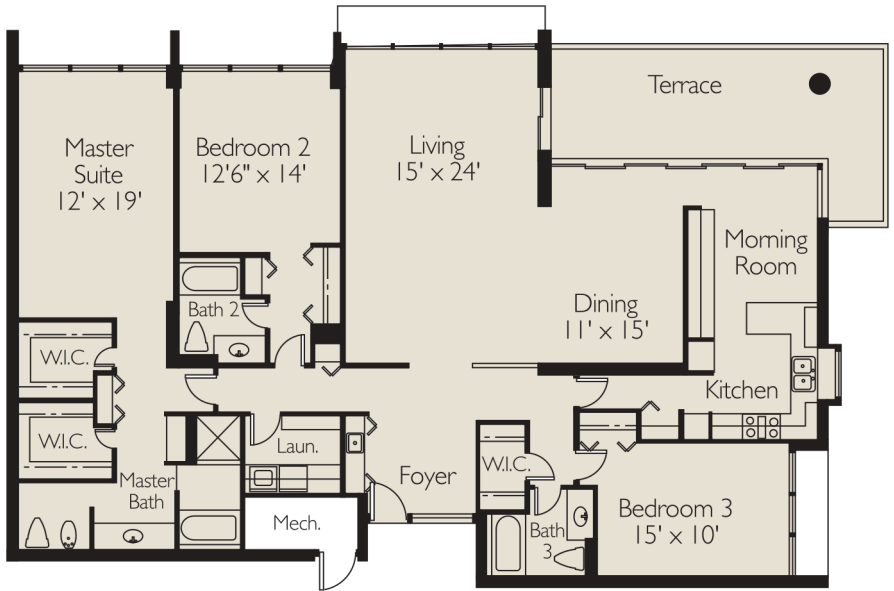

RESIDENCE A  
3 Bedrooms, 3 Baths  
Total Area 2,520 sq. ft.

RESIDENCE B  
3 Bedrooms, 3 Baths  
Total Area 2,520 sq. ft.

RESIDENCE C  
2 Bedrooms, 2 Baths  
Total Area 2,200 sq. ft.

**RESIDENCE D**  
3 Bedrooms, 3 Baths  
Total Area 2,520 sq. ft.

**RESIDENCE E**  
3 Bedrooms, 3 Baths  
Total Area 2,520 sq. ft.

**RESIDENCE F**  
2 Bedrooms, 2 Baths  
Total Area 2,172 sq. ft.