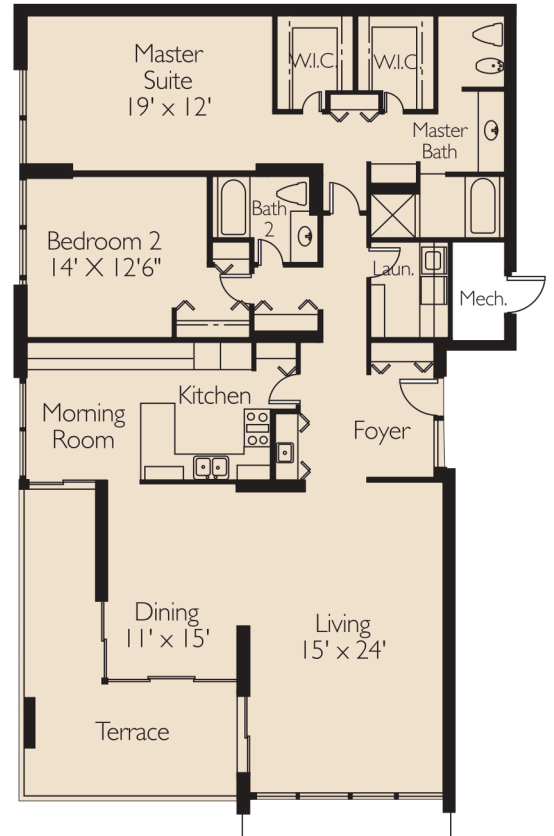

RESIDENCE A  
3 Bedrooms, 3 Baths  
Total Area 2,520 sq. ft.

RESIDENCE B  
3 Bedrooms, 3 Baths  
Total Area 2,520 sq. ft.

RESIDENCE C  
2 Bedrooms, 2 Baths  
Total Area 2,200 sq. ft.

**RESIDENCE D**  
3 Bedrooms, 3 Baths  
Total Area 2,520 sq. ft.

**RESIDENCE E**  
3 Bedrooms, 3 Baths  
Total Area 2,520 sq. ft.

**RESIDENCE F**  
2 Bedrooms, 2 Baths  
Total Area 2,172 sq. ft.